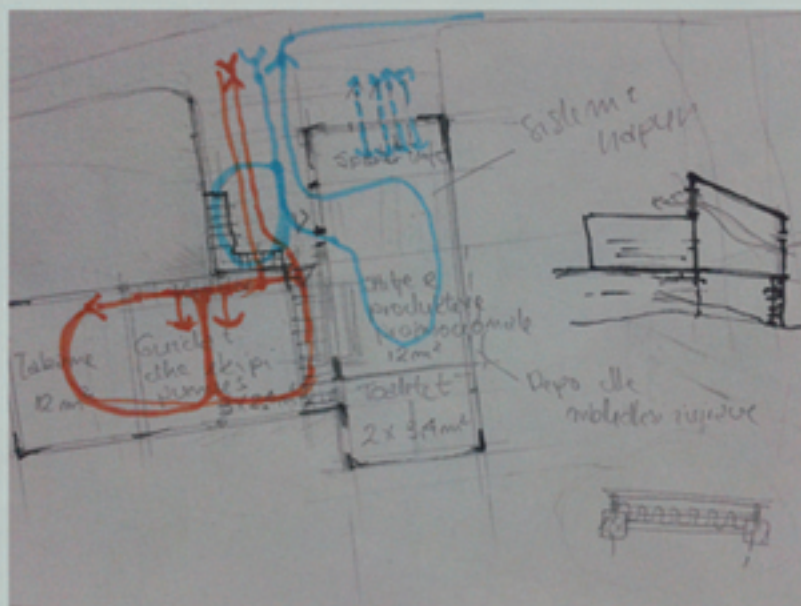

### Design tasks Design an Info Point and Administrative Building

Content  
 Information corner 6m<sup>2</sup>  
 Shop 18 m<sup>2</sup>  
 Working places 2\*4.6 m<sup>2</sup>  
 Meeting room 8m<sup>2</sup>  
 Toilets(M/F) disabled 2\*3.2 m<sup>2</sup>  
 Storage 6 m<sup>2</sup>  
 Water collector

### Concept, Diagrammatic architecture

- Origins, Identity
- Diagram – Relationships and performances in space
- Diagrammatic architecture - Generates characteristic shapes from location
- Diagrams: Terrain Configuration  
 Nature recourses  
 Flux of movement  
 Sequences
- Vernacular materials+Passive concept

### Design proces