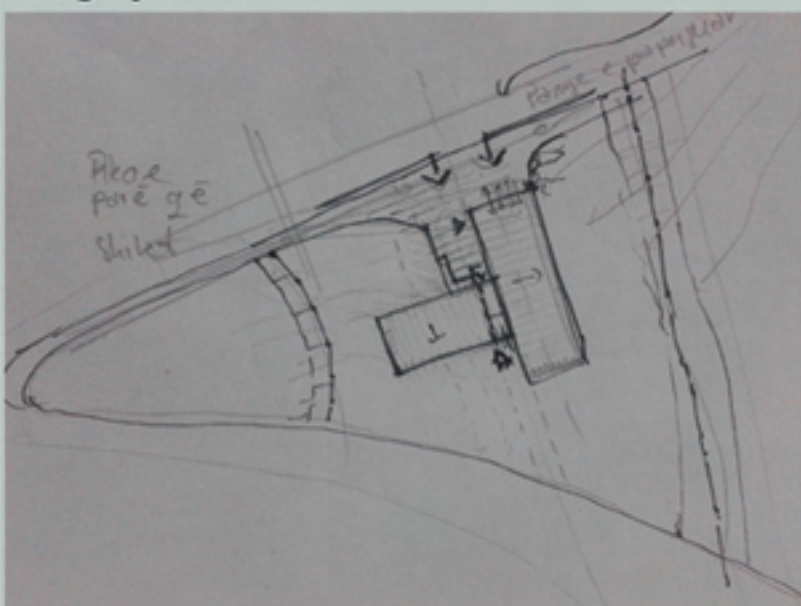

### Location- Germia Park Entrance

### Design tasks Design an Info Point and Administrative Building

Content  
 Information corner 6m<sup>2</sup>  
 Shop 18 m<sup>2</sup>  
 Working places 2\*4.6 m<sup>2</sup>  
 Meeting room 8m<sup>2</sup>  
 Toilets(M/F) disabled 2\*3.2 m<sup>2</sup>  
 Storage 6 m<sup>2</sup>  
 Water collector

### Concept, Diagrammatic architecture

- Origins, Identity
- Diagram – Relationships and performances in space
- Diagrammatic architecture - Generates characteristic shapes from location
- Diagrams: Terrain Configuration  
 Nature recourses  
 Flux of movement  
 Sequences
- Vernacular materials+Passive concept

### Design proces