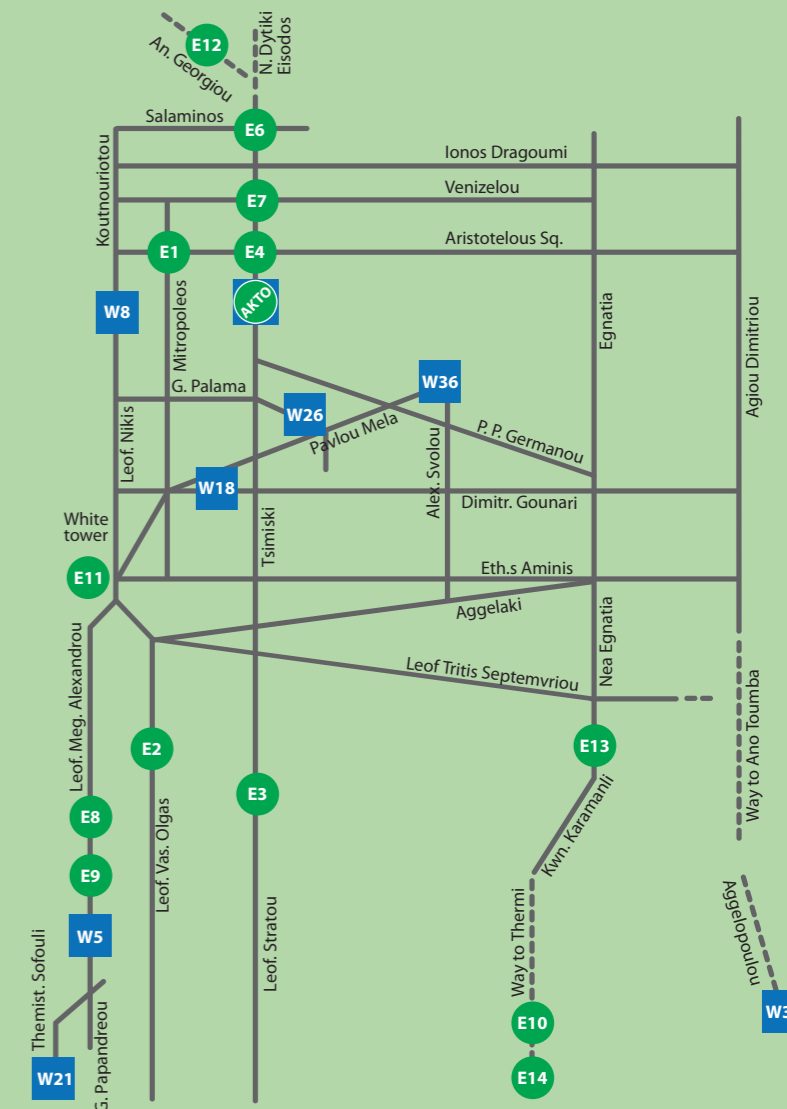

## ECOWEEK 2011 VENUES

- 1 OLYMPIO Aristotelous Square
- 2 GOETHE Institute Vas. Olgas 66
- 3 FRENCH INSTITUTE Leof. Stratou 2A
- 4 IANOS Aristotelous 7
- 5 AKTO Tsimiski 45 4F
- 6 HOTEL ASTORIA Salaminos 9 & Tsimiski
- 7 HOTEL LE PALACE Tsimiski 12
- 8 Garden of Sound The new Seafont
- 9 Garden of Music The new Seafont
- 10 American Farm School (A. Perroti Student Residence)
- 11 White Tower (Lefkos Pyrgos)
- 12 Mylos Andreou Georgiou 56
- 13 Macedonian Museum of Contemporary Art
- 14 NOESIS Science Center & Technology Museum Themi

## ECOWEEK 2011 ECO WALK MAP