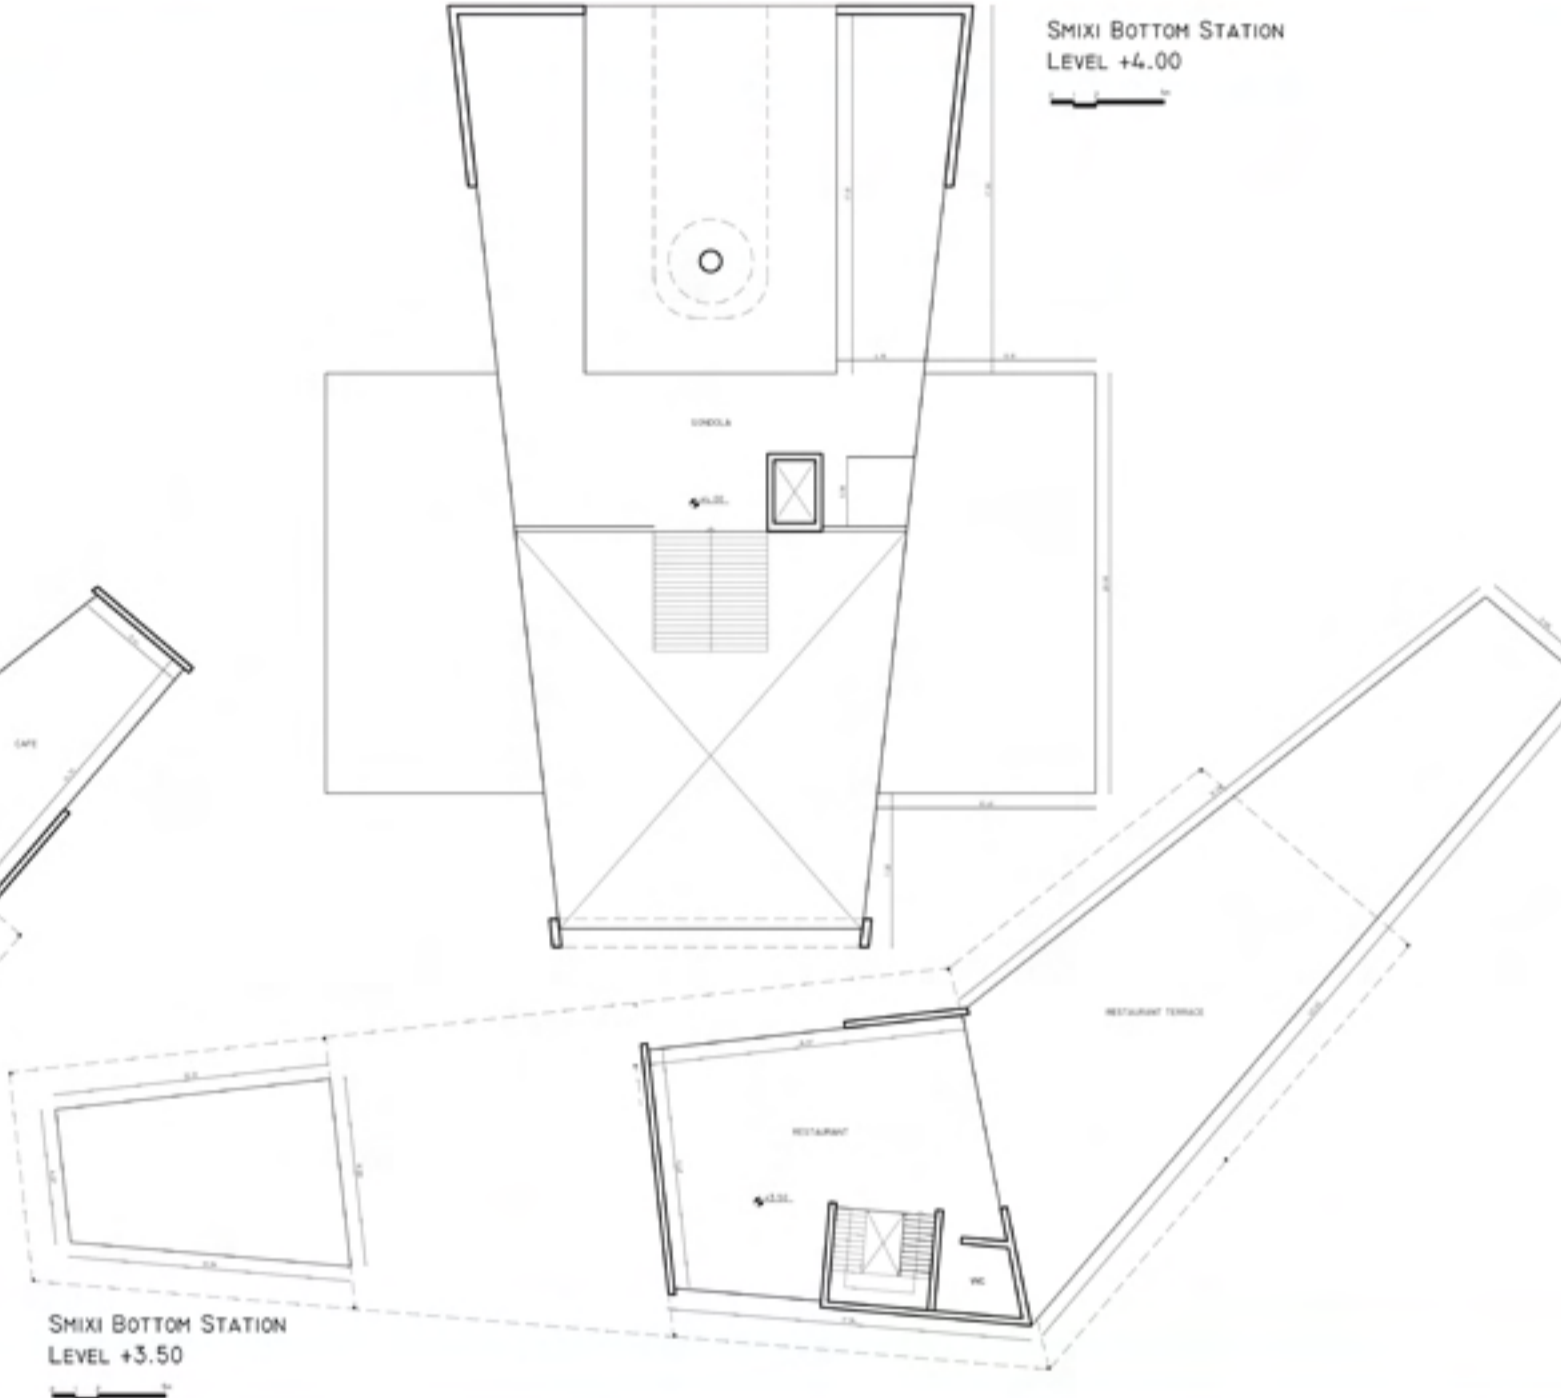

MASTERPLAN WINTER

1. SMIXI BOTTOM STATION

2. SMIXI MIDDLE STATION

3. CHRISTOS MIGDANIS STATION

3. FILIPPAIOI STATION

4. SAMARINA STATION

MASTERPLAN SUMMER

Located 230 km from Thessaloniki, Vasilitsa Four Seasons Resort will become a local and national landmark! Deep into the mountain range of Hellas, this magnificent historical façade will continue to impress guests. From the old villages to the modern amenities and array of activities, this is the ultimate get-a-way!