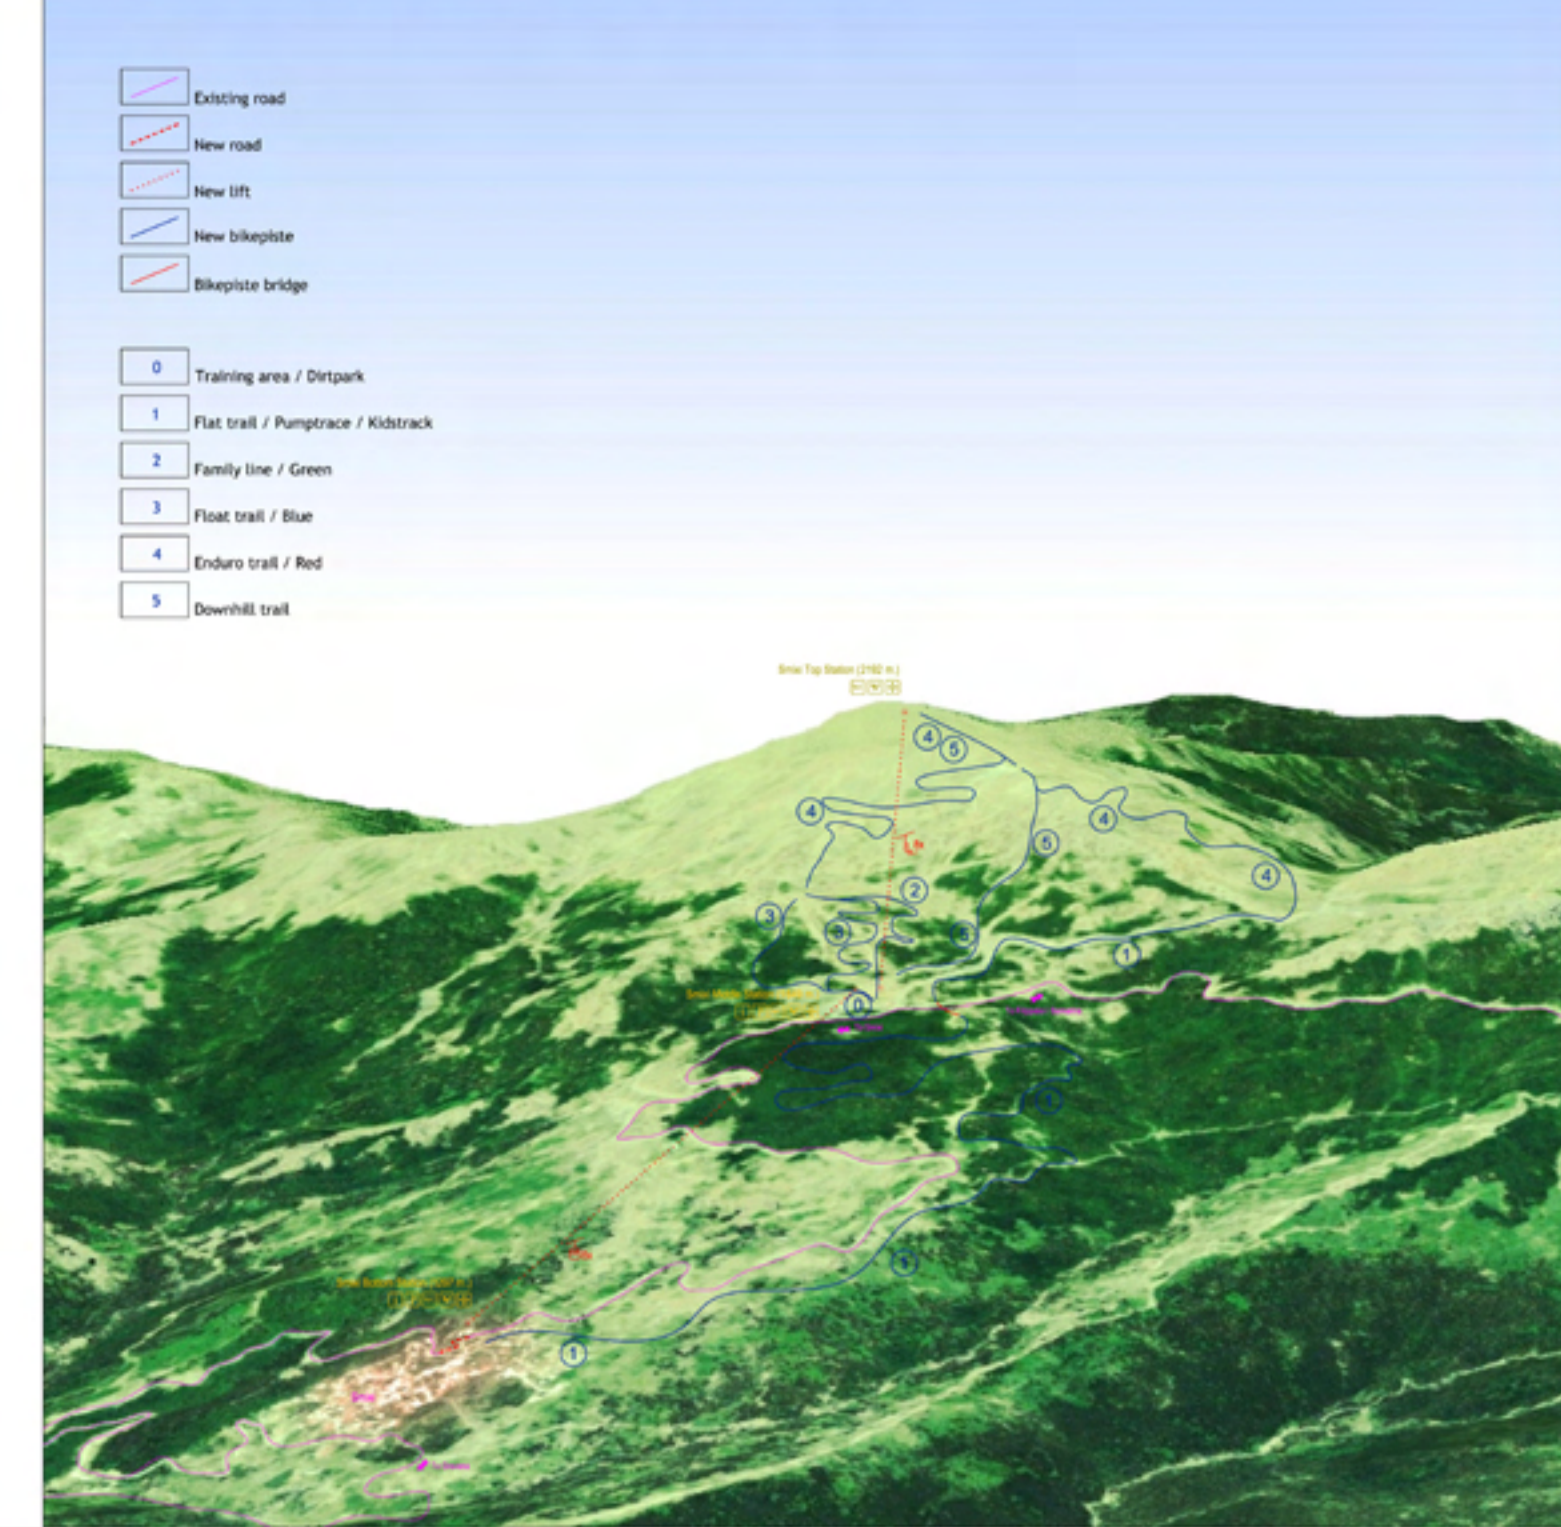

MASTERPLAN WINTER

1. SMIXI BOTTOM STATION

2. SMIXI MIDDLE STATION

3. CHRISTOS MIGDANIS STATION

3. FILIPPAIOI STATION

4. SAMARINA STATION

MASTERPLAN SUMMER

Located 230 km from Thessaloniki, Vasilitsa Four Seasons Resort will become a local and national landmark! Deep into the mountain range of Hellas, this magnificent historical façade will continue to impress guests. From the old villages to the modern amenities and array of activities, this is the ultimate get-a-way!

Goals & Design

Basic goal of the upgrade of the whole area into is now to develop more activities and attract visitors during the whole year. Due to this need, it's important for the resort to be easy accessible, friendly and affordable. Not surprisingly, the new resort will offer a wide variety of ski, snowboarding, bicycle, climbing and hiking experiences to suit any taste all based on Skiing, Tradition & Athletics.

Additional, 9 more aerial lifts will be installed (3 of them Gondola type), 11 new ski slopes of different levels and an artificial snow facility that can provide snow to most of the skiing area. Festivals, music concerts and traditional Food Taste Street exhibitions will be organized in Samarina village to attract more visitors. Furthermore, in Filippaioi village athletic summer camps will be established and with the upgrade of the existing athletic facilities, professional athletic team's training can take place.

Vasilitsa, will now be known for the modern, high-end resort facilities, the consistently good weather and the authentic and exciting experience. The down-home charm and years of tradition and history will help to offer a full-service resort experience.