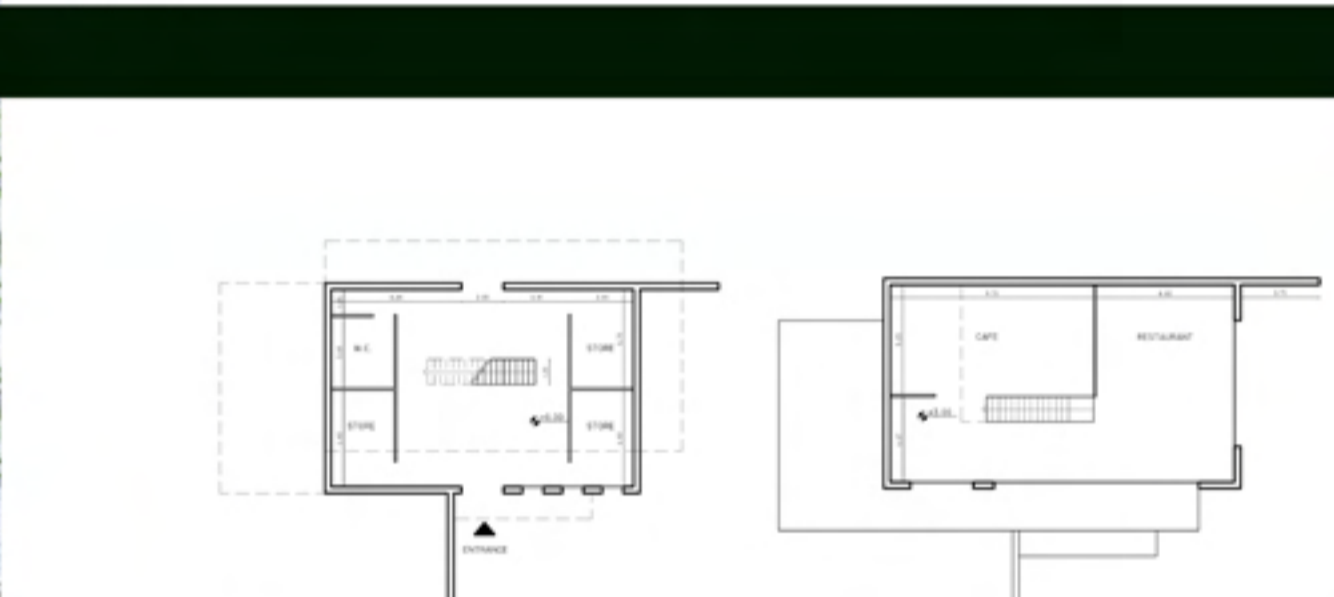

MASTERPLAN WINTER

1. SMIXI BOTTOM STATION

2. SMIXI MIDDLE STATION

3. CHRISTOS MIGDANIS STATION

3. FILIPPAIOI STATION

4. SAMARINA STATION

MASTERPLAN SUMMER

Located 230 km from Thessaloniki, Vasilitsa Four Seasons Resort will become a local and national landmark! Deep into the mountain range of Hellas, this magnificent historical façade will continue to impress guests. From the old villages to the modern amenities and array of activities, this is the ultimate get-a-way!