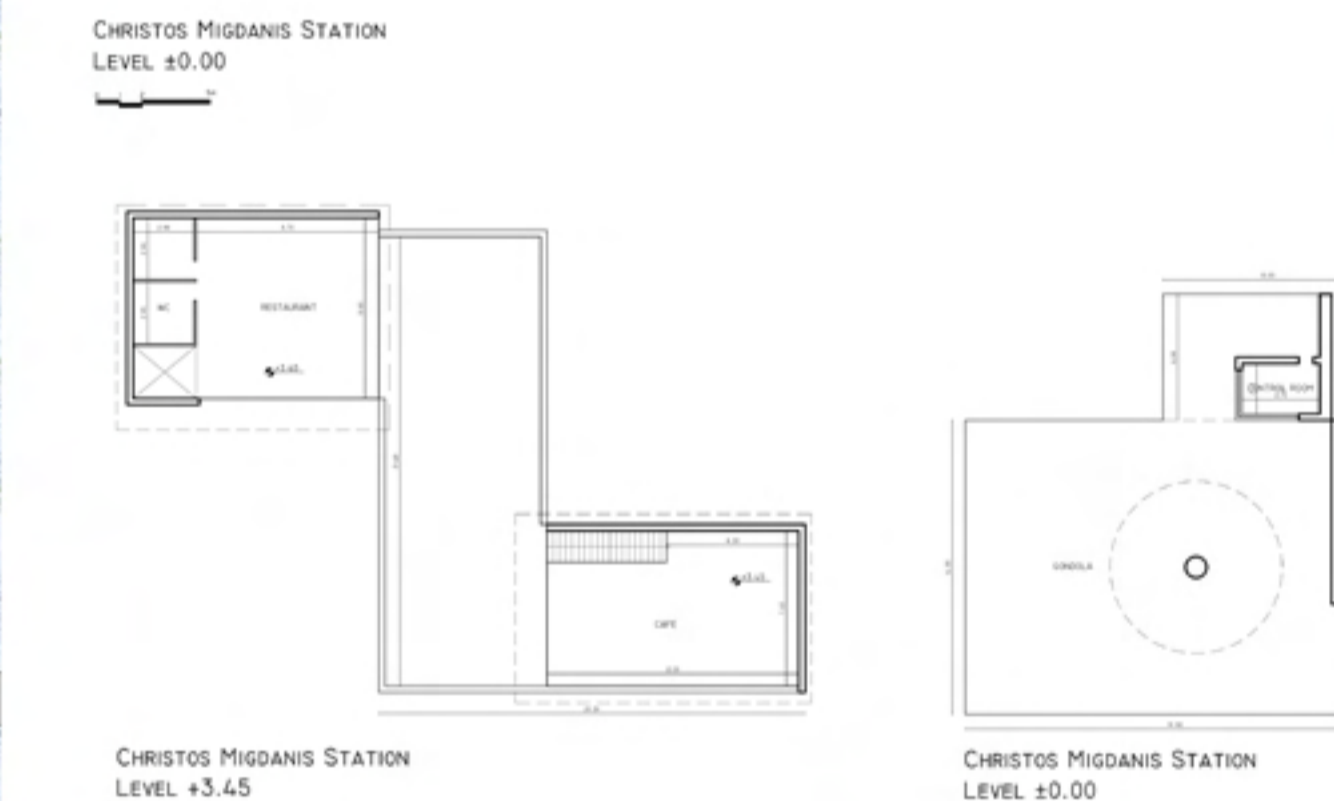

MASTERPLAN WINTER

1. SMIXI BOTTOM STATION

2. SMIXI MIDDLE STATION

3. CHRISTOS MIGDANIS STATION

3. FILIPPAIOI STATION

4. SAMARINA STATION

MASTERPLAN SUMMER

Located 230 km from Thessaloniki, Vasilitsa Four Seasons Resort will become a local and national landmark! Deep into the mountain range of Hellas, this magnificent historical façade will continue to impress guests. From the old villages to the modern amenities and array of activities, this is the ultimate get-a-way!