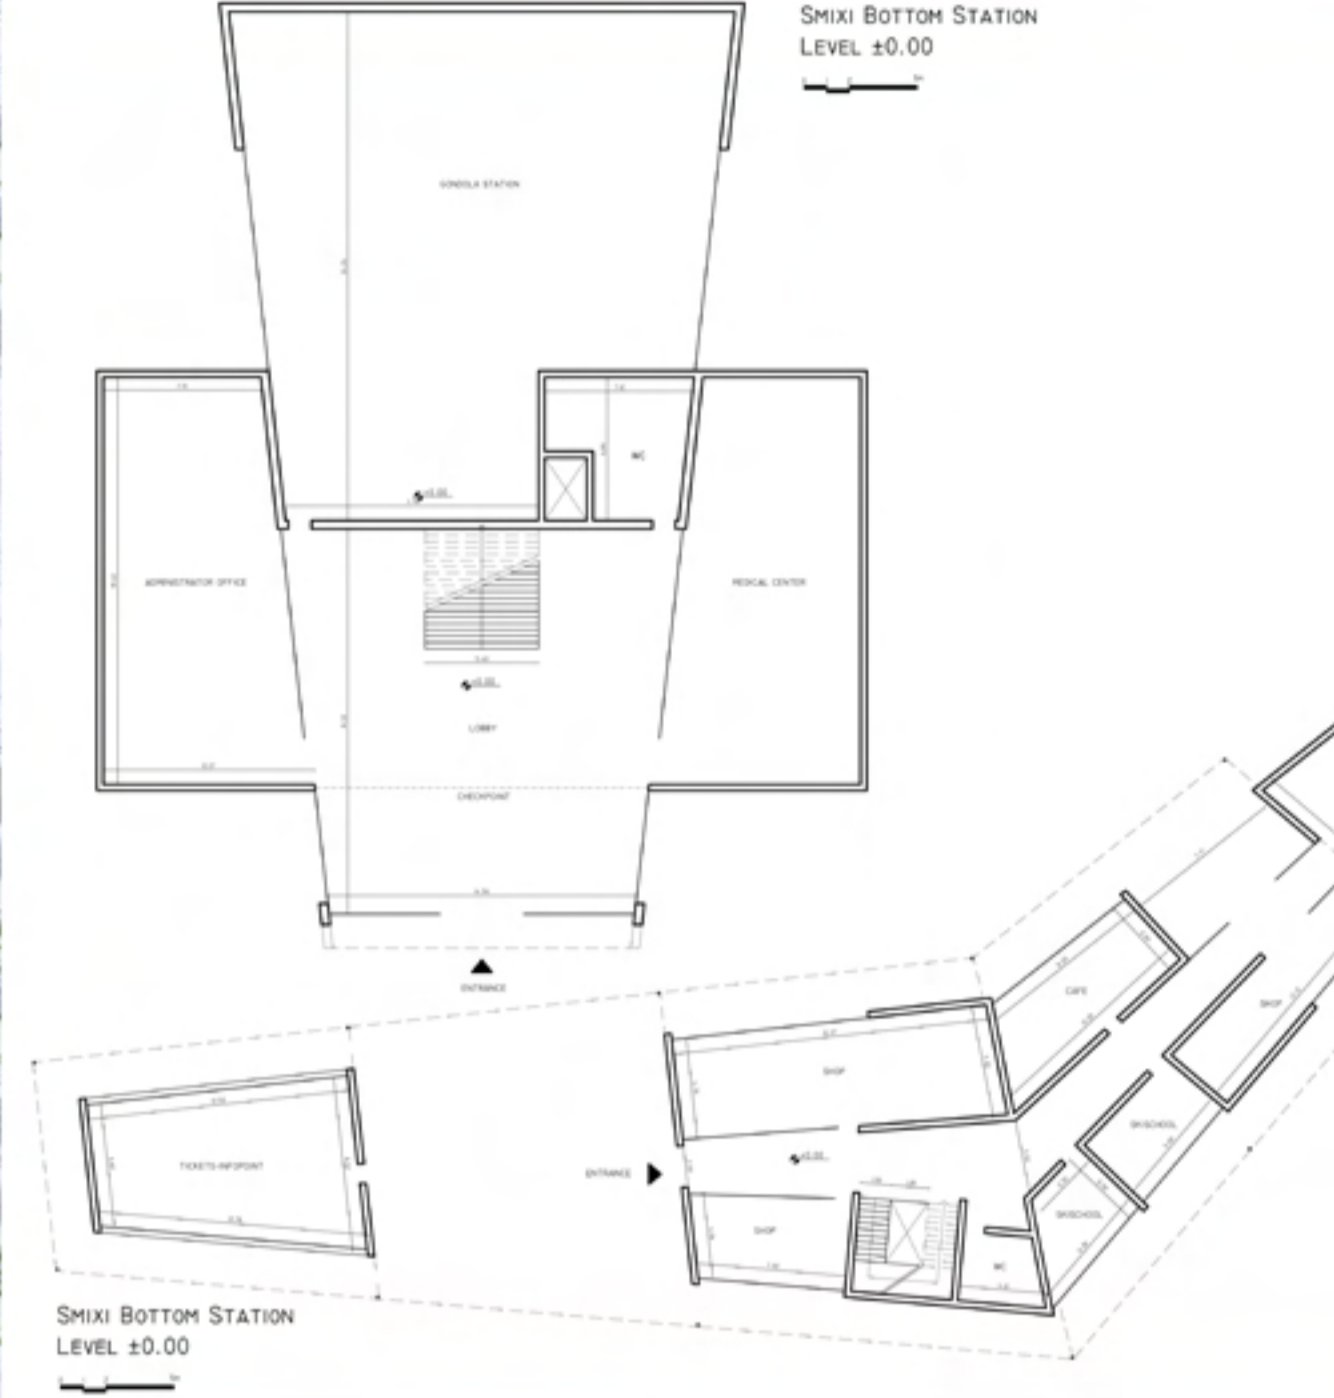

MASTERPLAN WINTER

1. SMIXI BOTTOM STATION

2. SMIXI MIDDLE STATION

3. CHRISTOS MIGDANIS STATION

3. FILIPPAIOI STATION

4. SAMARINA STATION

MASTERPLAN SUMMER

Located 230 km from Thessaloniki, Vasilitsa Four Seasons Resort will become a local and national landmark! Deep into the mountain range of Hellas, this magnificent historical façade will continue to impress guests. From the old villages to the modern amenities and array of activities, this is the ultimate get-a-way!