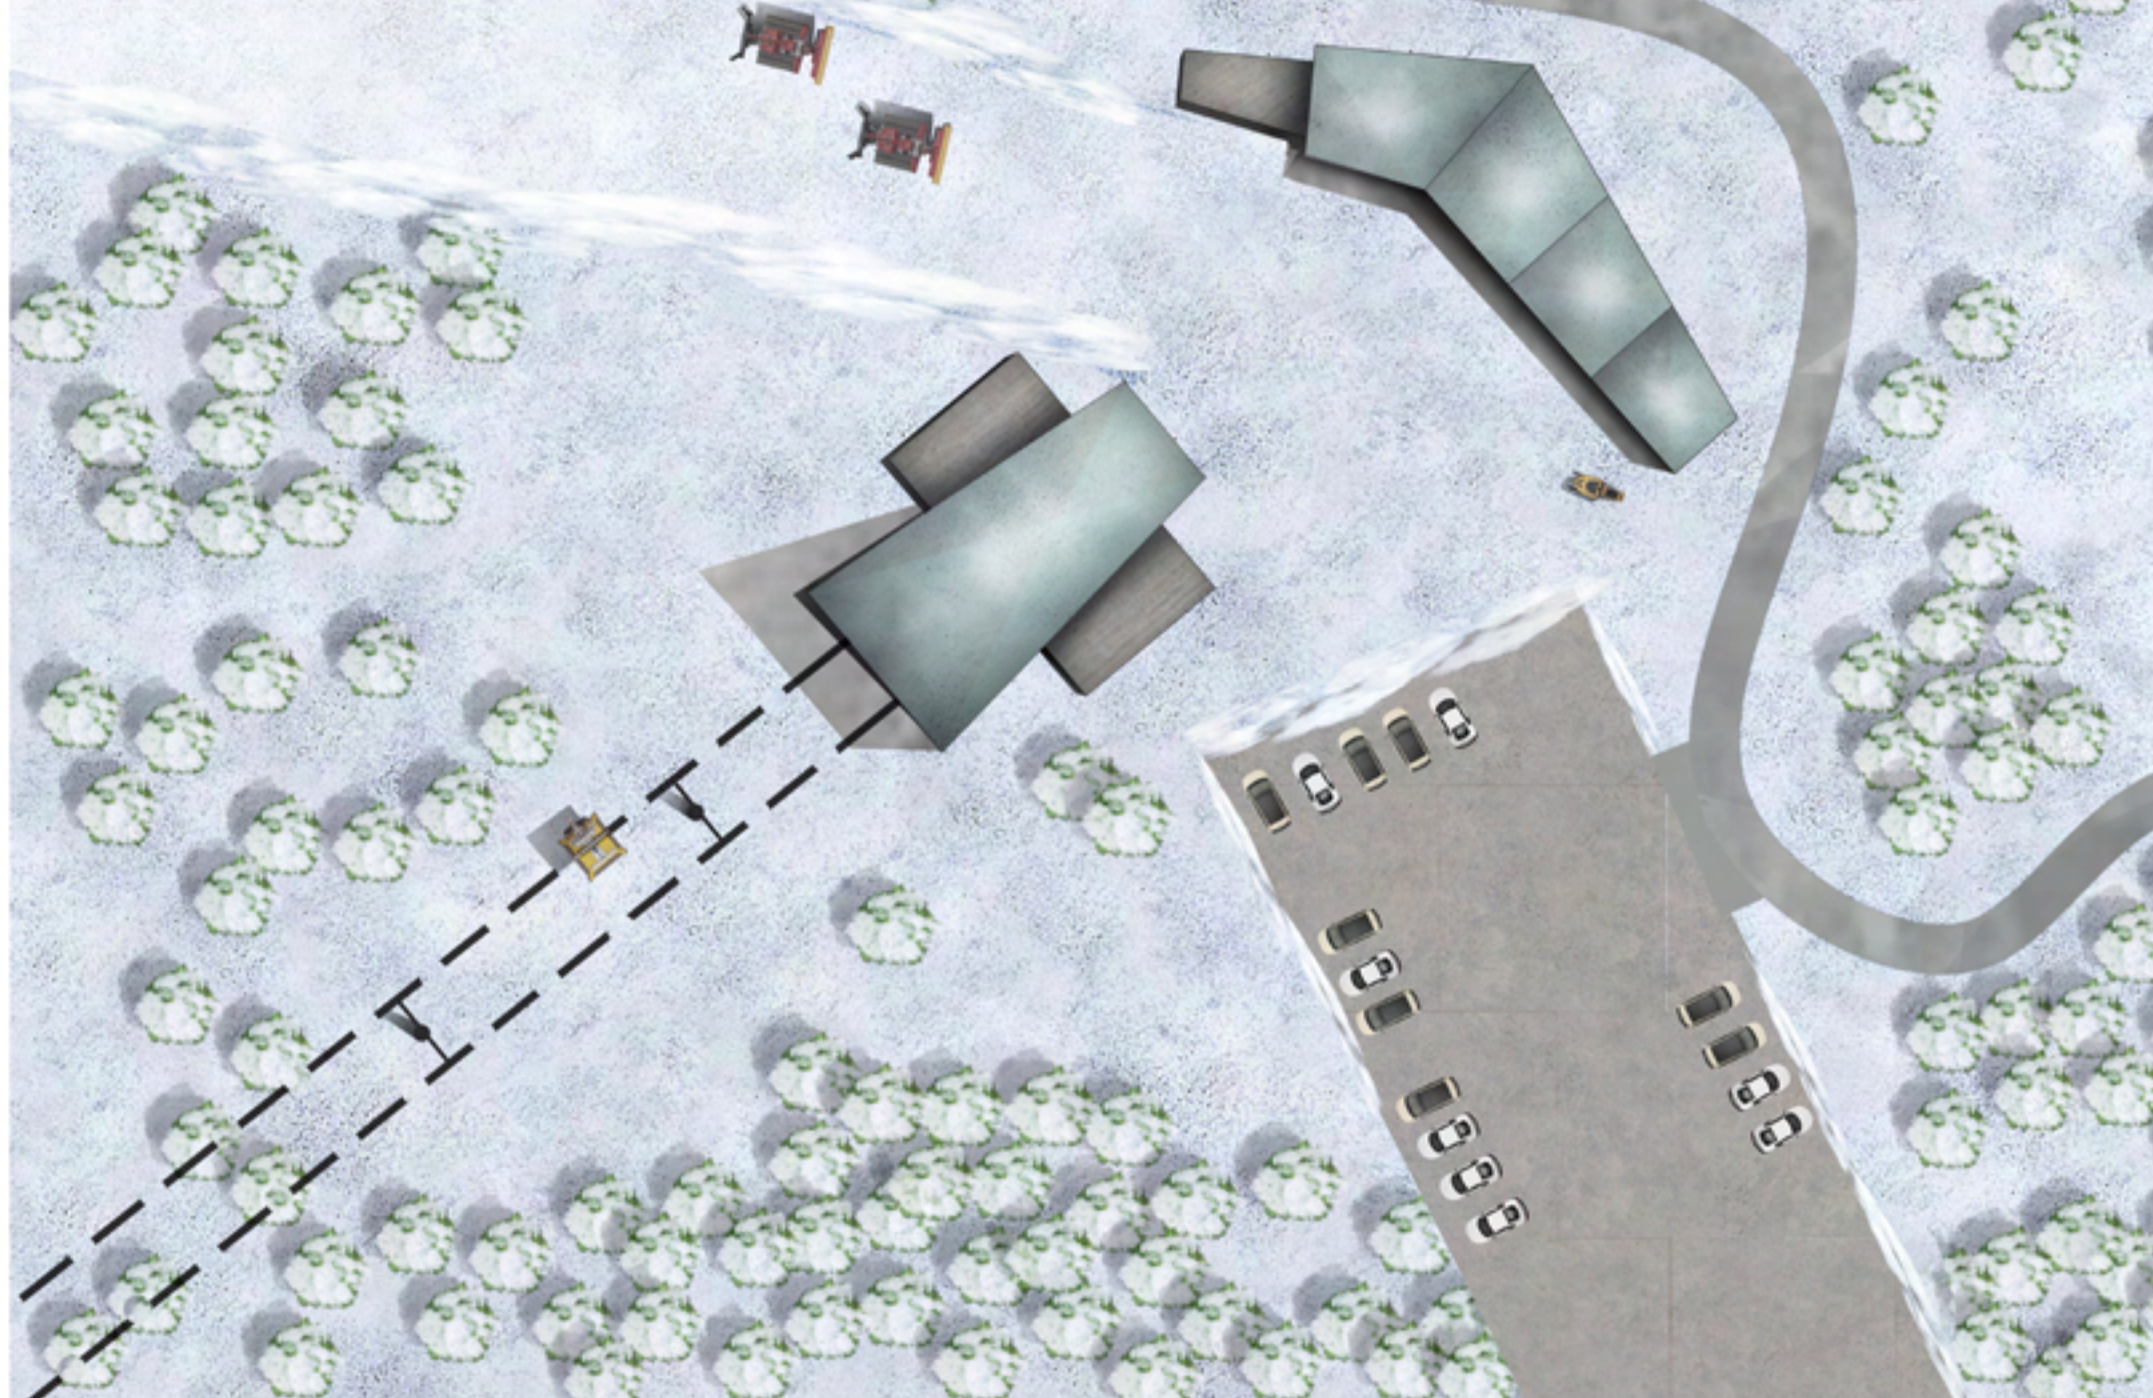

MASTERPLAN WINTER

1. SMIXI BOTTOM STATION

2. SMIXI MIDDLE STATION

3. CHRISTOS MIGDANIS STATION

3. FILIPPAIOI STATION

4. SAMARINA STATION

MASTERPLAN SUMMER

Located 230 km from Thessaloniki, Vasilitsa Four Seasons Resort will become a local and national landmark! Deep into the mountain range of Hellas, this magnificent historical façade will continue to impress guests. From the old villages to the modern amenities and array of activities, this is the ultimate get-a-way!

Goals & Design

Basic goal of the upgrade of the whole area into is now to develop more activities and attract visitors during the whole year. Due to this need, it's important for the resort to be easy accessible, friendly and affordable. Not surprisingly, the new resort will offer a wide variety of ski, snowboarding, bicycle, climbing and hiking experiences to suit any taste all based on Skiing, Tradition & Athletics.

Additional, 9 more aerial lifts will be installed (3 of them Gondola type), 11 new ski slopes of different levels and an artificial snow facility that can provide snow to most of the skiing area. Festivals, music concerts and traditional Food Taste Street exhibitions will be organized in Samarina village to attract more visitors. Furthermore, in Filippaioi village athletic summer camps will be established and with the upgrade of the existing athletic facilities, professional athletic team's training can take place.