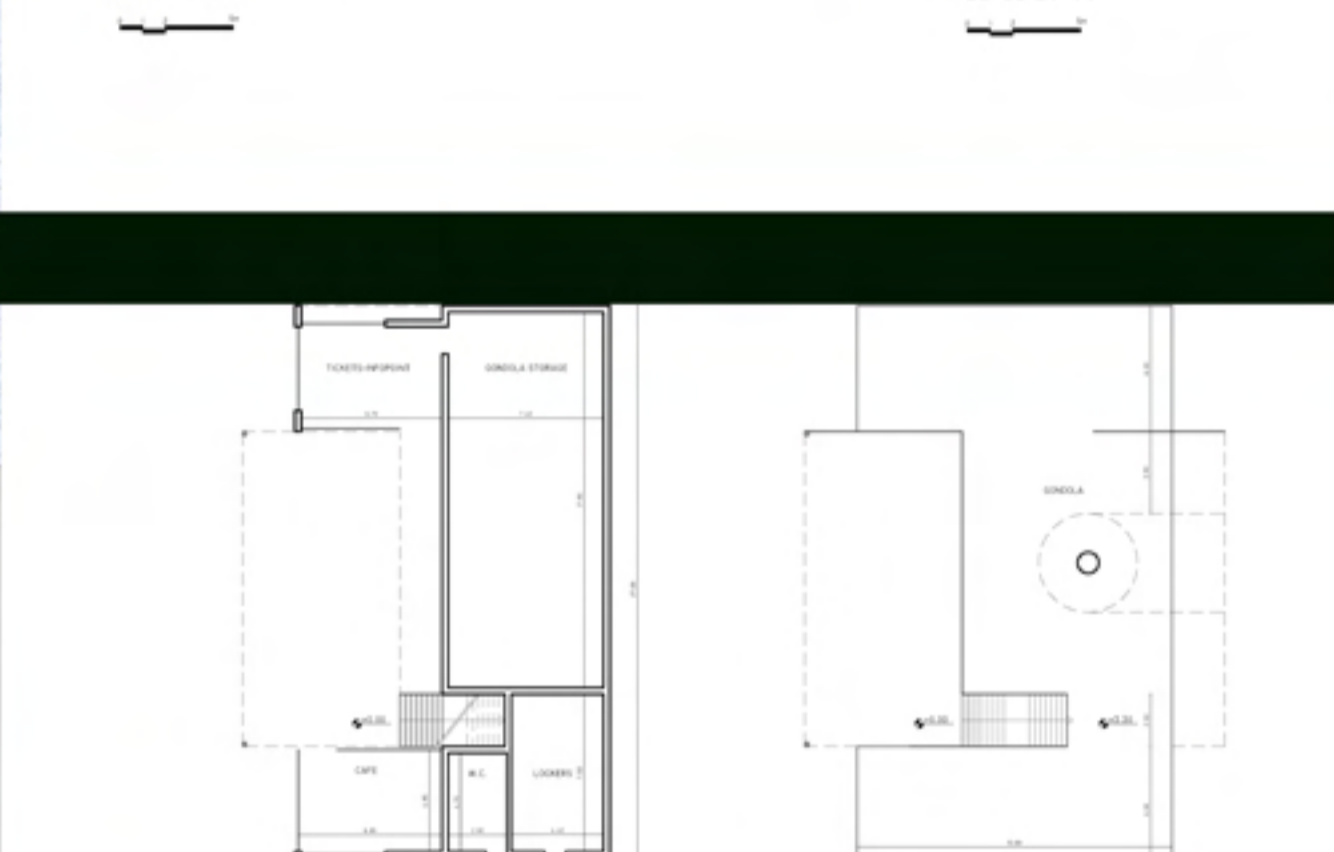

MASTERPLAN WINTER

1. SMIXI BOTTOM STATION

2. SMIXI MIDDLE STATION

3. CHRISTOS MIGDANIS STATION

3. FILIPPAIOI STATION

4. SAMARINA STATION

MASTERPLAN SUMMER

Located 230 km from Thessaloniki, Vasilitsa Four Seasons Resort will become a local and national landmark! Deep into the mountain range of Hellas, this magnificent historical façade will continue to impress guests. From the old villages to the modern amenities and array of activities, this is the ultimate get-a-way!