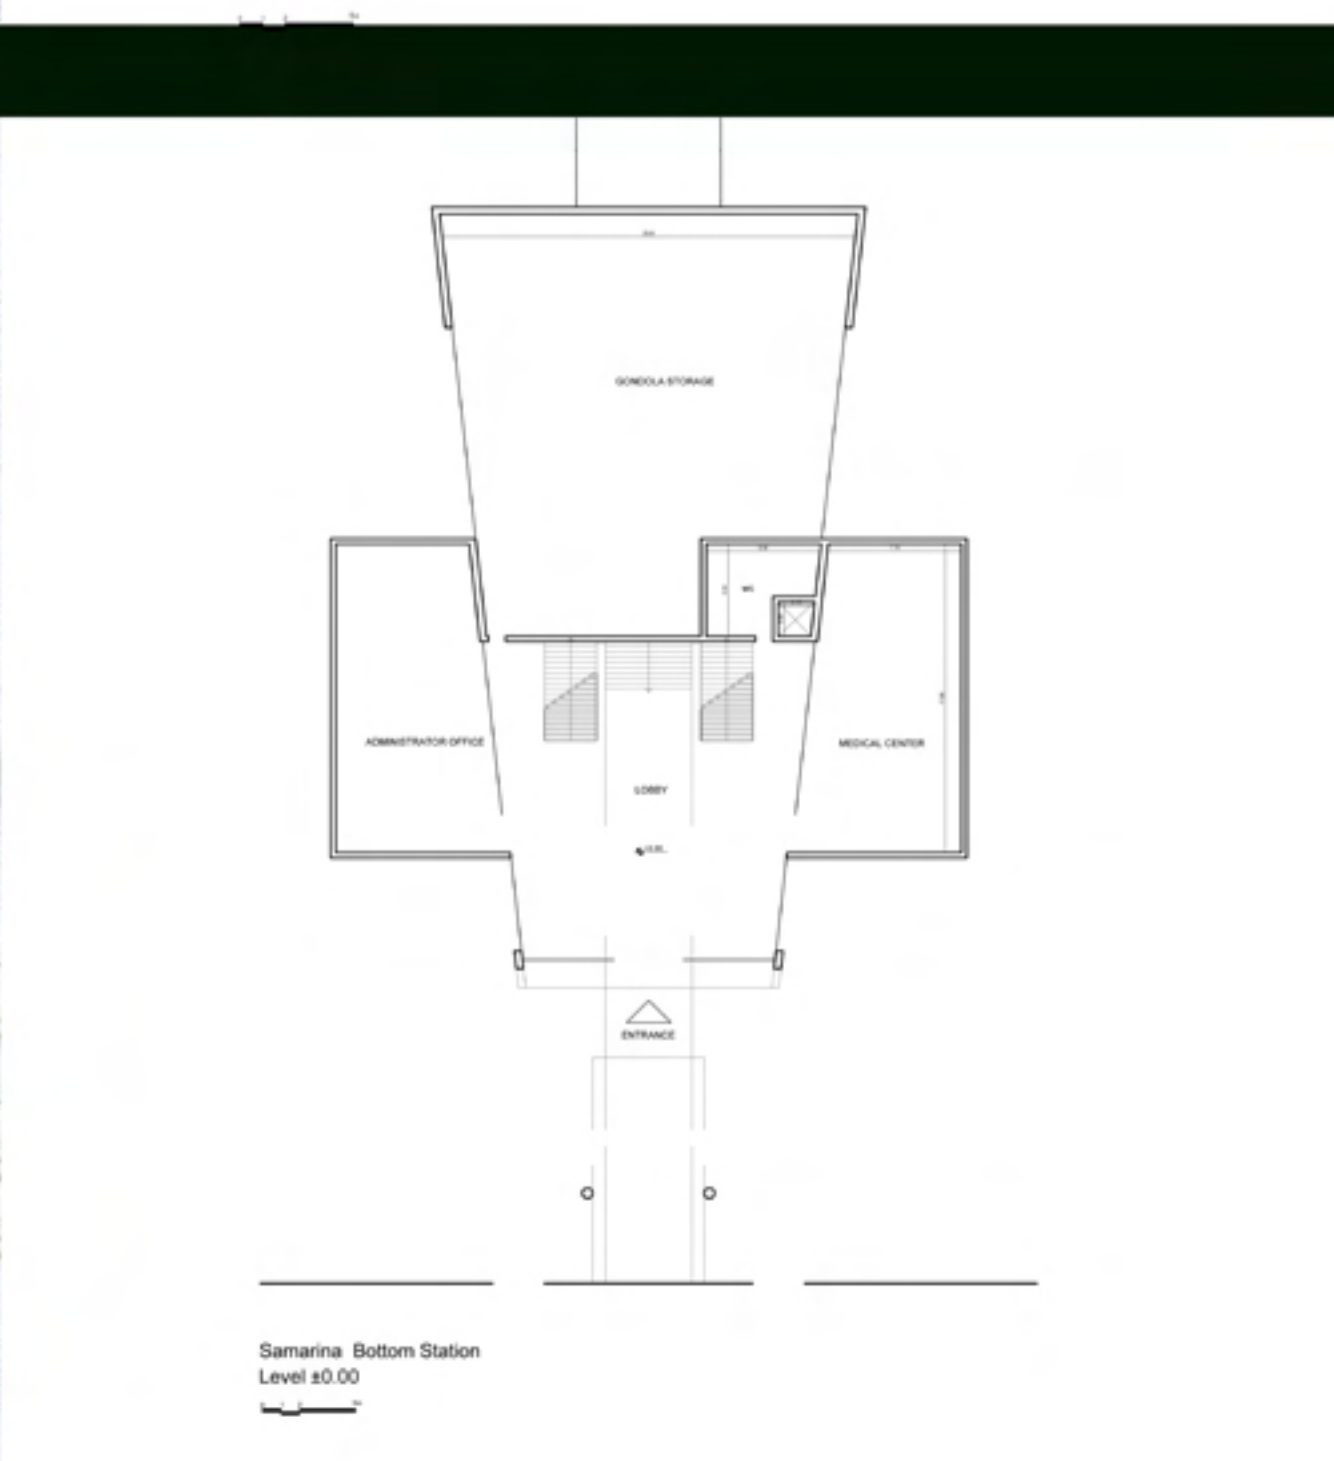

MASTERPLAN WINTER

1. SMIXI BOTTOM STATION

2. SMIXI MIDDLE STATION

3. CHRISTOS MIGDANIS STATION

3. FILIPPAIOI STATION

4. SAMARINA STATION

MASTERPLAN SUMMER

Located 230 km from Thessaloniki, Vasilitsa Four Seasons Resort will become a local and national landmark! Deep into the mountain range of Hellas, this magnificent historical façade will continue to impress guests. From the old villages to the modern amenities and array of activities, this is the ultimate get-a-way!