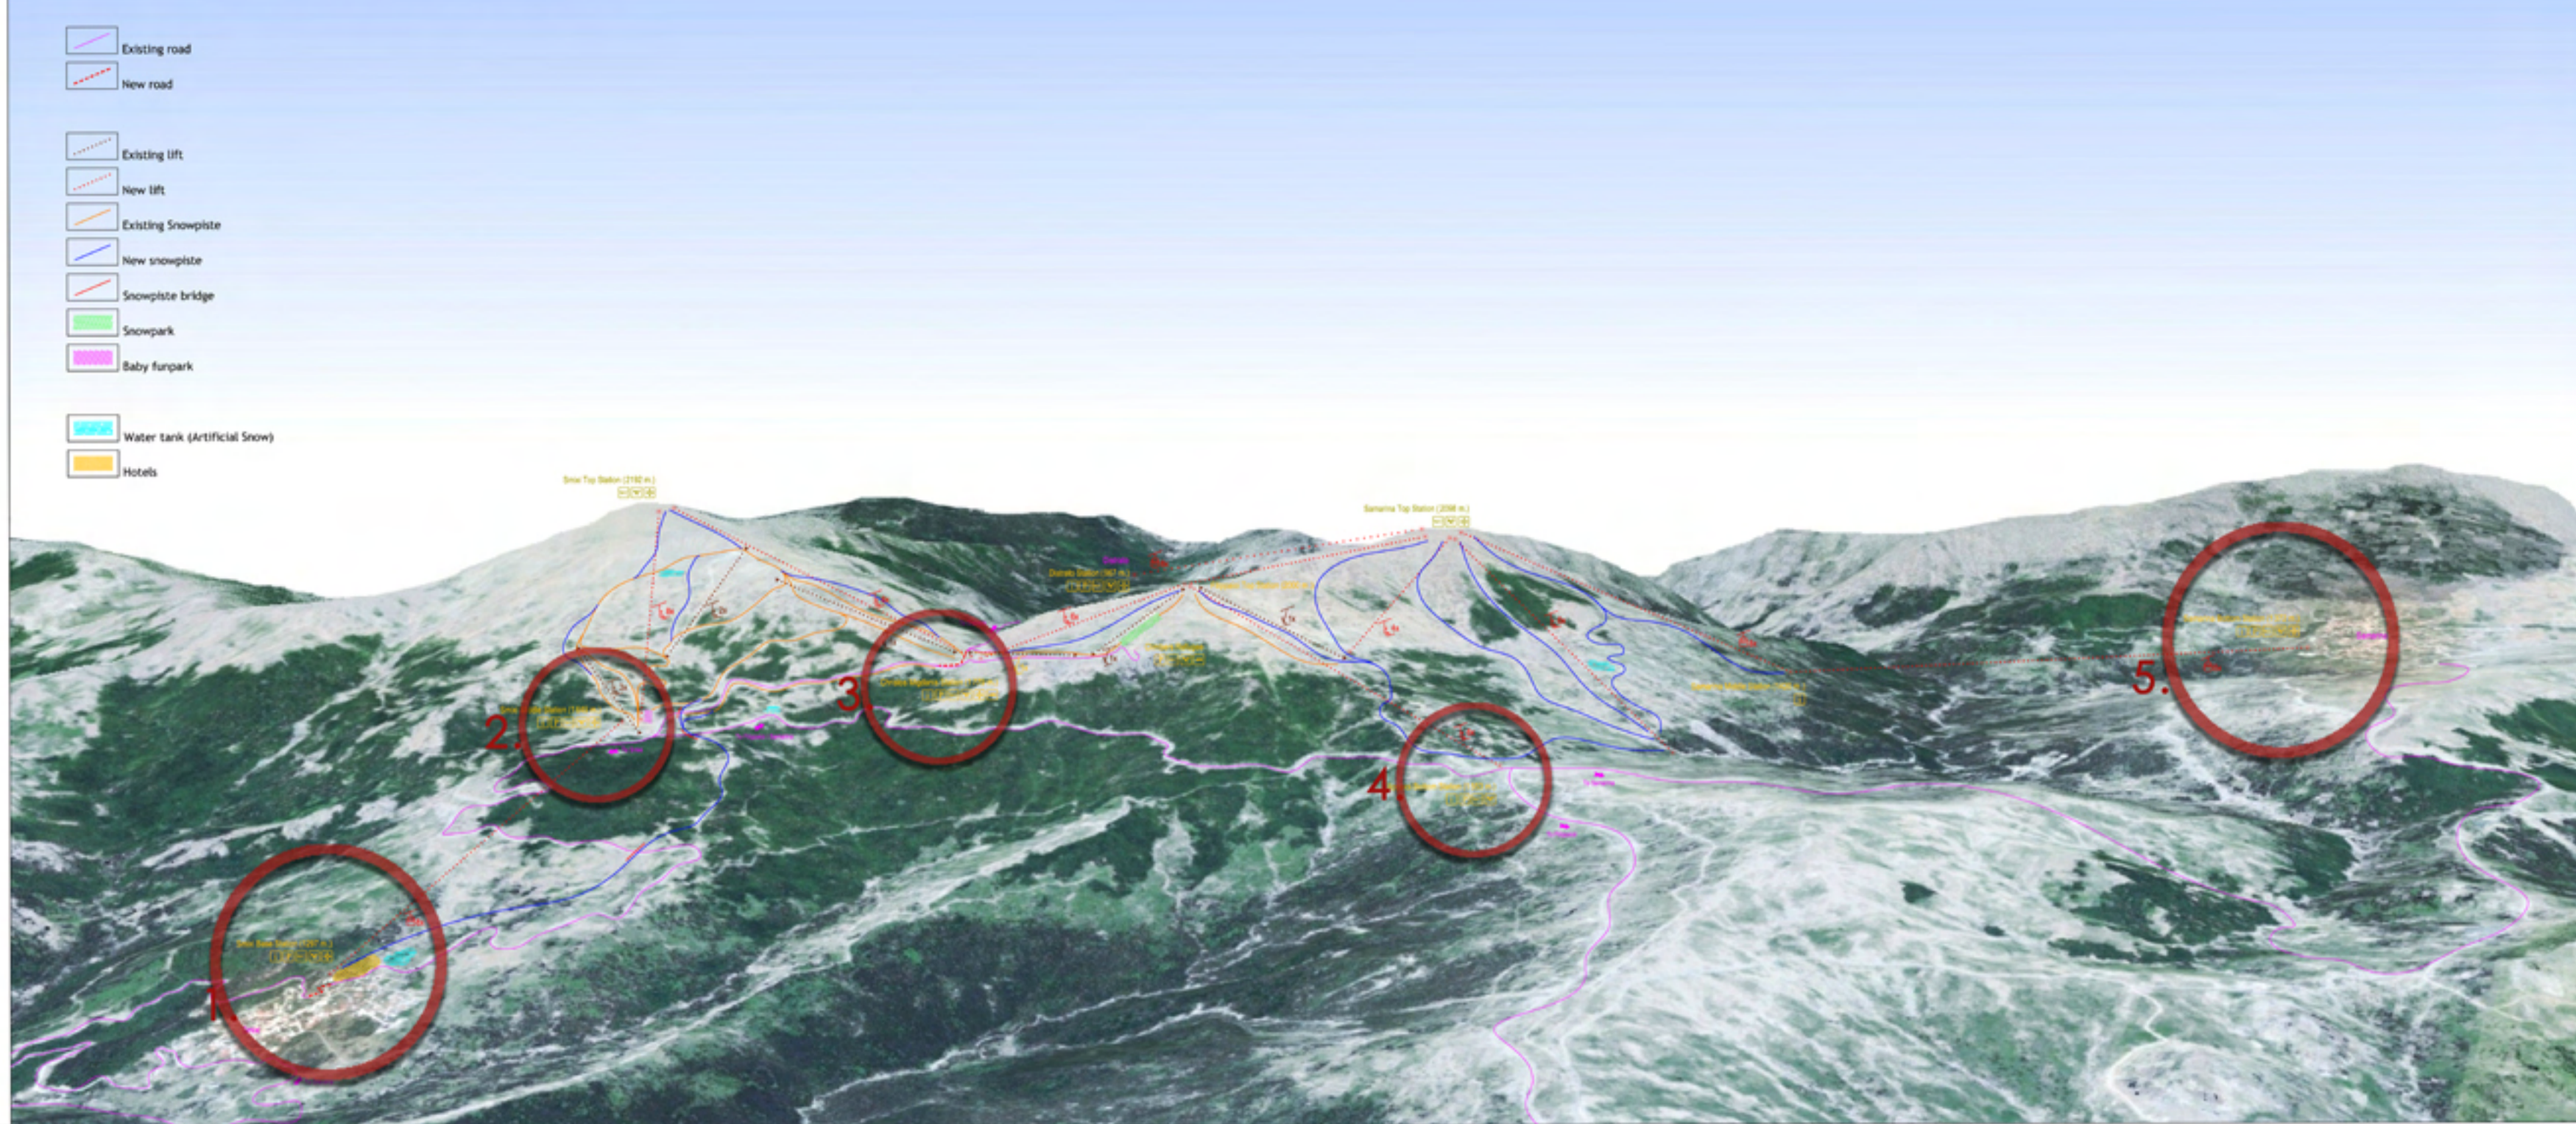

MASTERPLAN WINTER

1. SMIXI BOTTOM STATION

2. SMIXI MIDDLE STATION

3. CHRISTOS MIGDANIS STATION

3. FILIPPAIOI STATION

4. SAMARINA STATION

MASTERPLAN SUMMER

Located 230 km from Thessaloniki, Vasilitsa Four Seasons Resort will become a local and national landmark! Deep into the mountain range of Hellas, this magnificent historical façade will continue to impress guests. From the old villages to the modern amenities and array of activities, this is the ultimate get-a-way!

Goals & Design

Basic goal of the upgrade of the whole area into is now to develop more activities and attract visitors during the whole year. Due to this need, it's important for the resort to be easy accessible, friendly and affordable. Not surprisingly, the new resort will offer a wide variety of ski, snowboarding, bicycle, climbing and hiking experiences to suit any taste all based on Skiing, Tradition & Athletics.

Additional, 9 more aerial lifts will be installed (3 of them Gondola type), 11 new ski slopes of different levels and an artificial snow facility that can provide snow to most of the skiing area. Festivals, music concerts and traditional Food Taste Street exhibitions will be organized in Samarina village to attract more visitors. Furthermore, in Filippaioi village athletic summer camps will be established and with the upgrade of the existing athletic facilities, professional athletic team's training can take place.

Vasilitsa, will now be known for the modern, high-end resort facilities, the consistently good weather and the authentic and exciting experience. The down-home charm and years of tradition and history will help to offer a full-service resort experience.