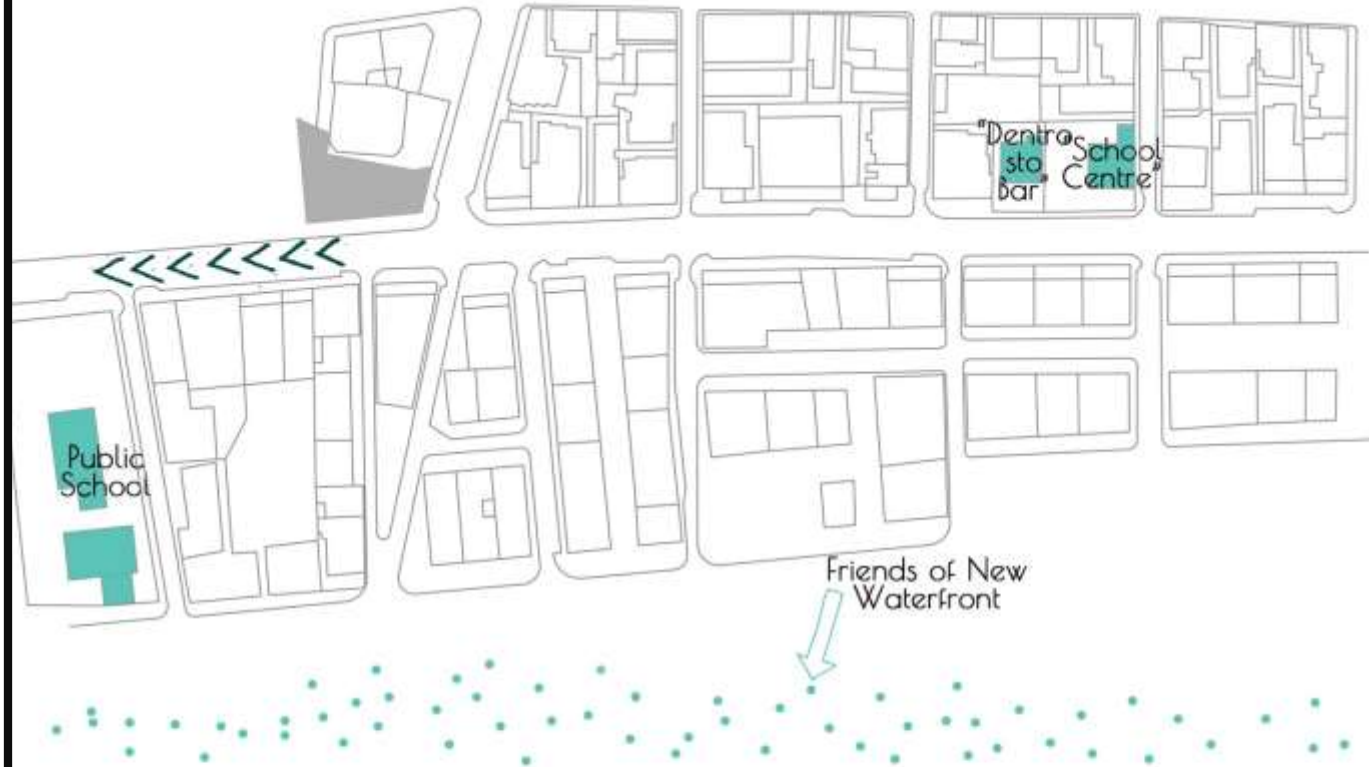

**MAP**

Plinth+ Hybrid zone+  
Elements

Design elements

Hybrid zone

Plinth

Reflection

Municipality's Action Plan

- towards City Centre.  
City Hall, HELEXPO
- Key Partners
- Park