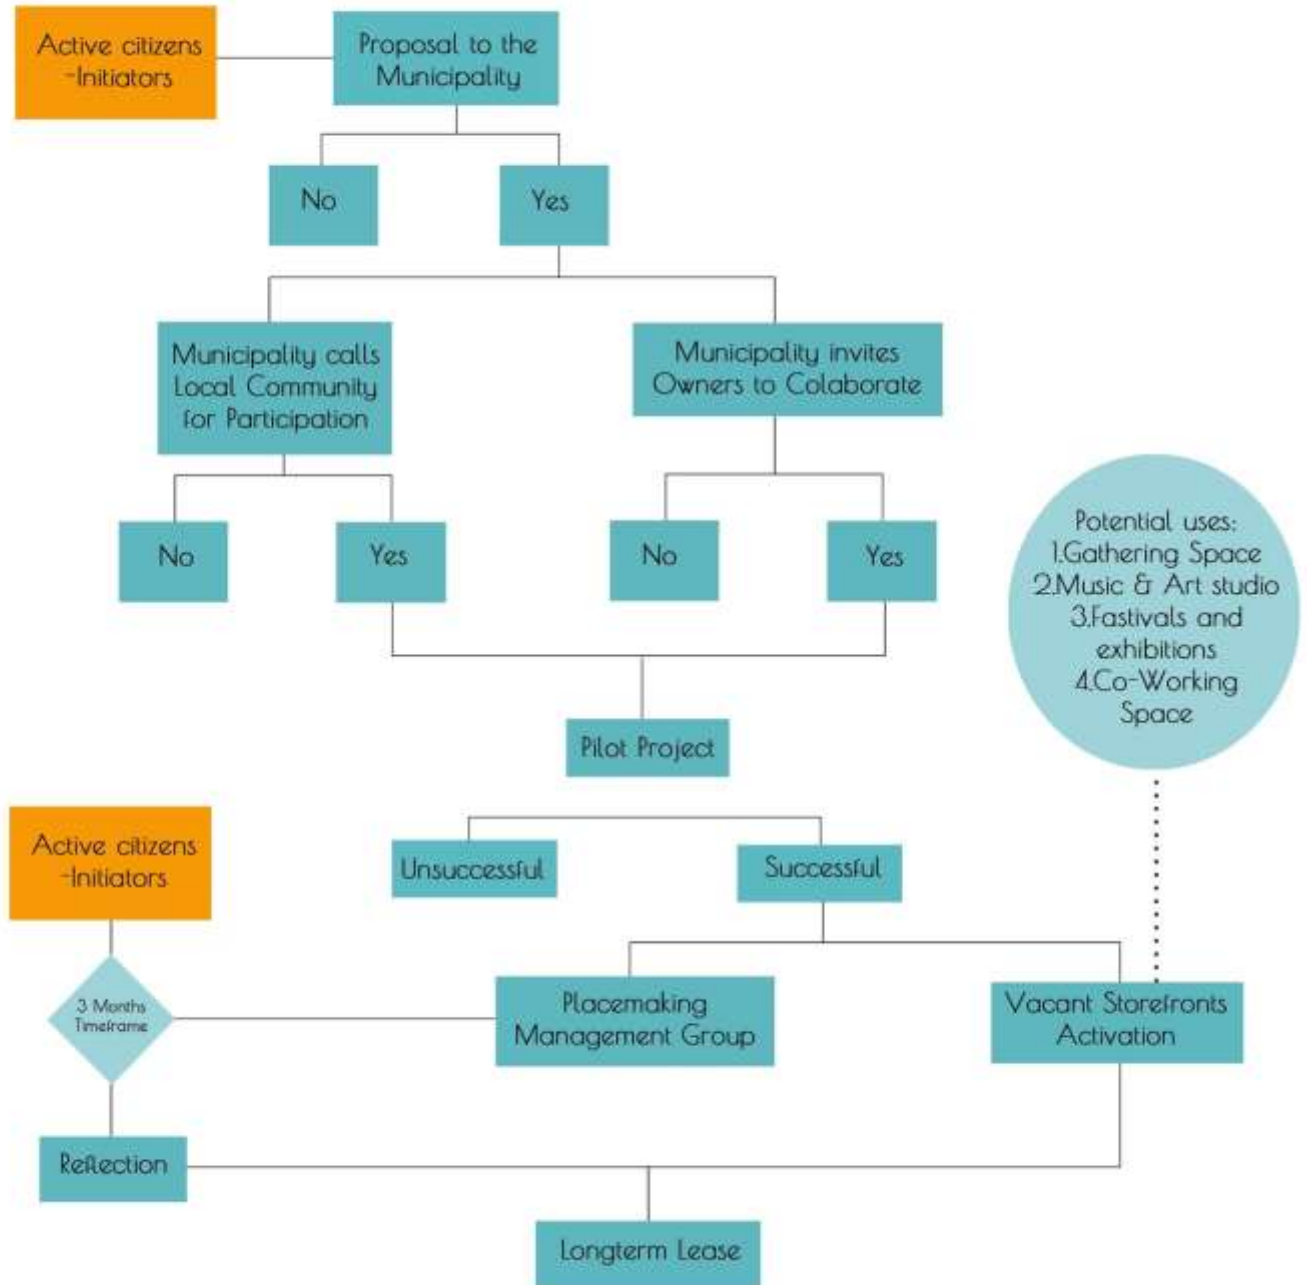

Plinth+ Hybrid zone+ Elements

Design elements

Hybrid zone

Plinth

Reflection

Municipality's Action Plan

**ECOWEEK | W5**  
**The opportunity of the sidewalk**

Placemaking Concept

HARDware-SOFTware-  
 ORGware

CAEL+ Site visit+ Elements  
 recorded

MAP

Plinth+ Hybrid zone+  
 Elements

Design elements

Hybrid zone

Plinth

Reflection

Municipality's Action Plan

**ECOWEEK | W5**  
**The opportunity of the sidewalk**

Placemaking Concept

HARDware-SOFTware-  
ORGware

CAEL+ Site visit+ Elements  
recorded

MAP

Plinth+ Hybrid zone+  
Elements

Design elements