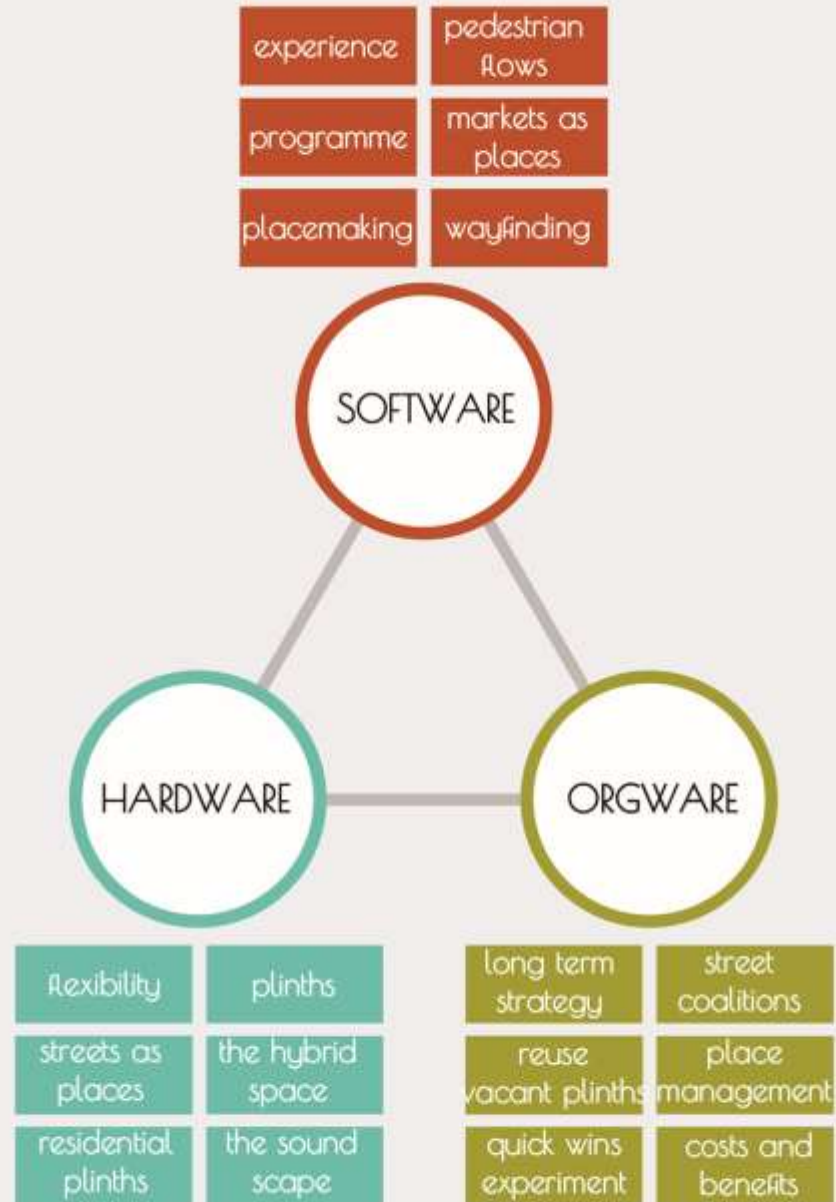

ECOWEEK | W5
The opportunity of the sidewalk

Placemaking Concept

HARDware-SOFTware-
ORGware

CAEL+ Site visit+ Elements recorded

MAP

Plinth+ Hybrid zone+ Elements

Design elements

Hybrid zone

Plinth

Reflection

Municipality's Action Plan