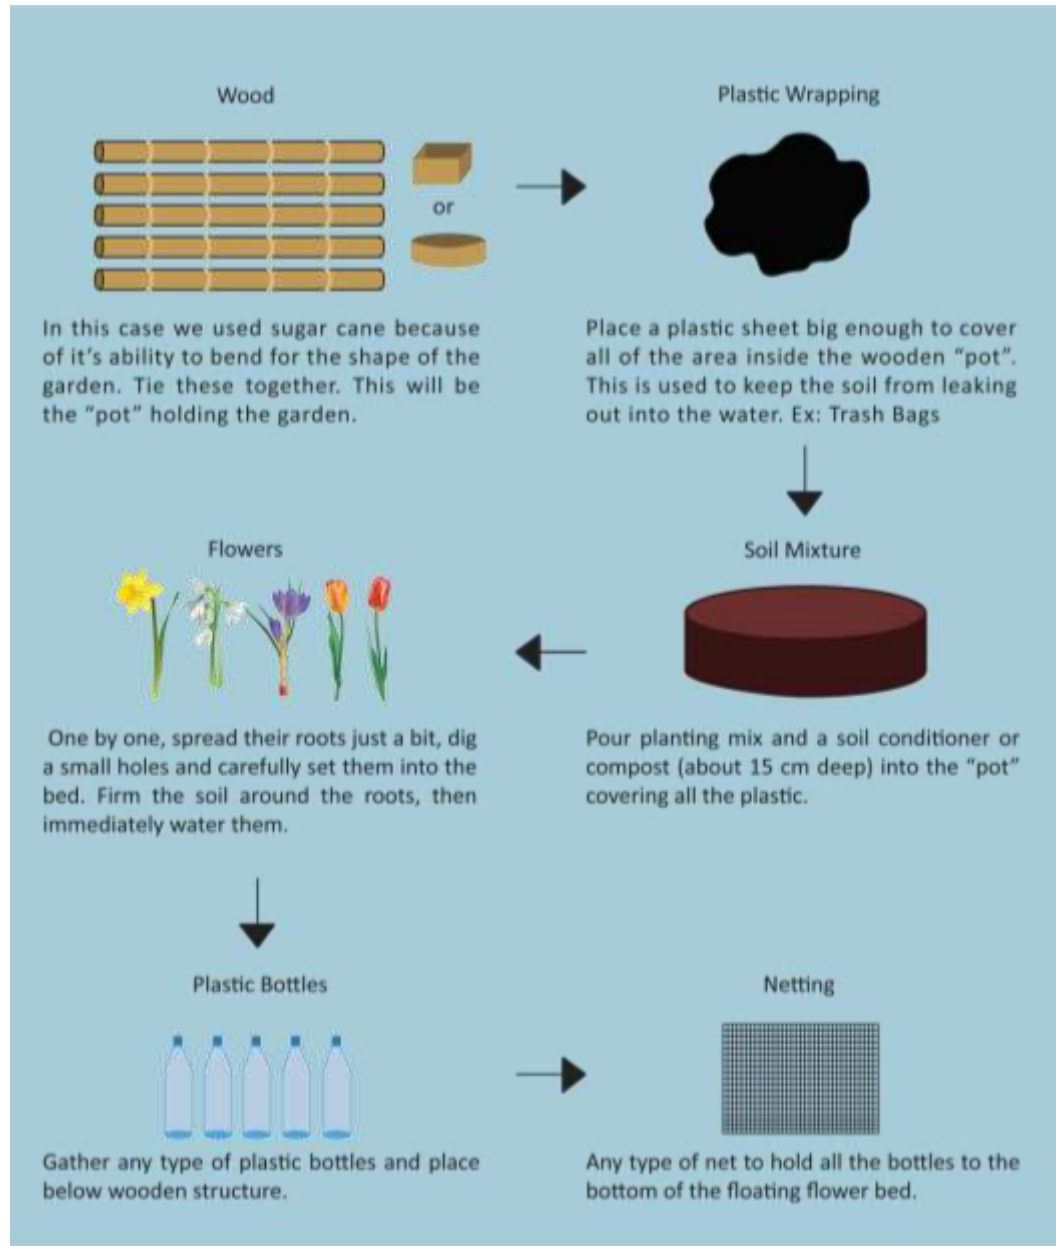

# Floating garden

The idea of the floating garden is to connect the beauty of the land onto the river. Not only is it aesthetically appealing, but this little flower bed will also naturally spread it's seeds from the flowers onto the surrounding areas, filling large parts of the river bank with colors.