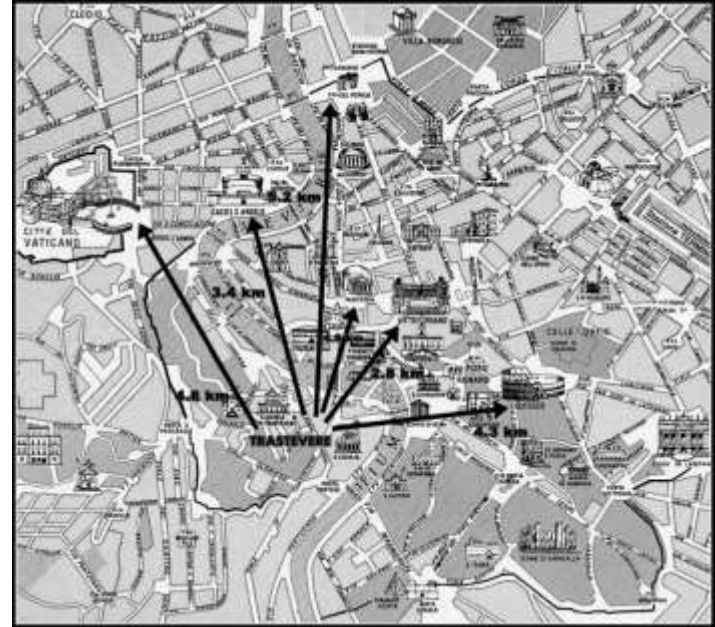

One of the oldest neighbourhoods of romans. The first settlers were Etruscan their ancestors.

Fisherman settled initially there along with Sirian and Jewish emigrants, as well Romans were not portrait in the landscape continuing this way the formation of an interesting culture.

Captured by the Romans during the regal period (753- 509) BC in order to gain access on both sodes of the river Tiber, since it was a strategic action the locals flourished with their own cultural identity.

Many years.....

Trastevere is a neighborhood with narrow streets, diversity of nigh life and hidden archeological gems. The area is also home to several foreign academic institutions, fereign expats, artists and singers.