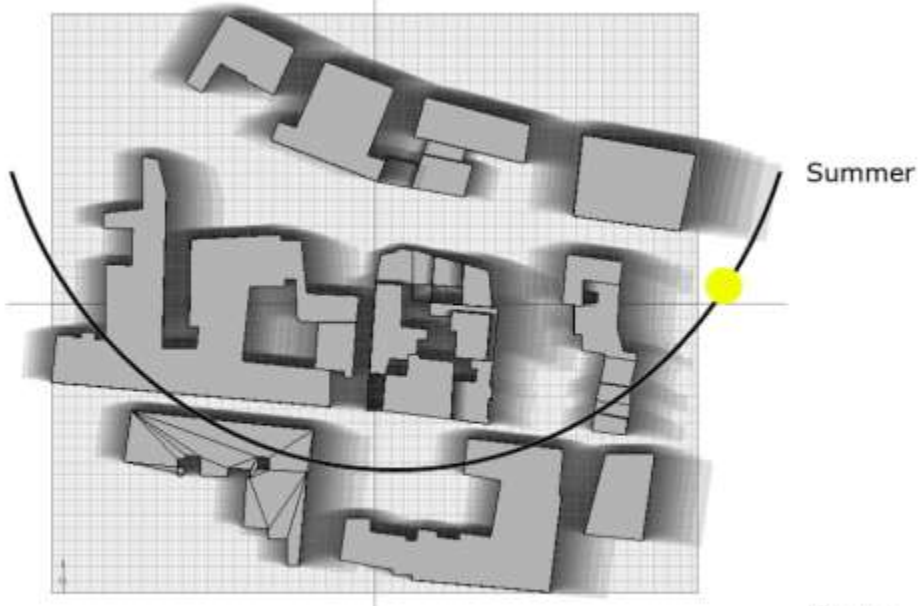

Viale di Santa Rufina

Section 1

Section 2

Month	Jan	Feb	Mar	Apr	May	Jun	Jul	Aug	Sep	Oct	Nov	Dec	Year
Average high °C (°F)	11.9 (53.4)	13.0 (55.4)	15.2 (59.4)	17.7 (63.9)	22.8 (73.0)	26.9 (80.4)	30.3 (86.5)	30.6 (87.1)	26.5 (79.7)	21.4 (70.5)	15.9 (60.6)	12.0 (54.7)	20.4 (68.7)
Daily mean °C (°F)	7.5 (45.5)	8.2 (46.8)	10.2 (50.4)	12.6 (54.7)	17.2 (63.0)	21.1 (70.0)	24.1 (75.4)	24.5 (76.1)	20.8 (69.4)	16.4 (61.5)	11.4 (52.5)	8.4 (47.1)	15.2 (59.4)
Average low °C (°F)	3.1 (37.0)	3.5 (38.3)	5.2 (41.4)	7.5 (45.5)	11.6 (52.9)	15.3 (59.5)	18.0 (64.4)	18.3 (64.9)	15.2 (59.4)	11.3 (52.3)	6.9 (44.4)	4.2 (39.6)	10.0 (50.0)
Precipitation mm (inches)	67 (2.64)	73 (2.87)	58 (2.28)	81 (3.19)	53 (2.09)	34 (1.34)	19 (0.75)	37 (1.46)	73 (2.87)	11 (0.43)	15 (0.59)	81 (3.19)	804 (31.65)
Avg. precipitation days (≥ 1 mm)	7.0	7.6	7.6	9.2	6.2	4.3	2.1	3.3	6.2	8.2	9.7	8.0	79.4
Mean monthly sunshine hours	120.9	132.8	167.4	201.0	263.5	285.0	331.7	297.0	257.0	193.3	129.0	111.6	2,472.0