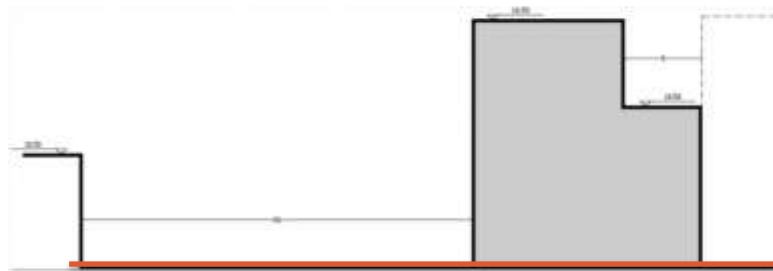

Viale di Santa Rufina

Section 1

Section 2

Month	Jan	Feb	Mar	Apr	May	Jun	Jul	Aug	Sep	Oct	Nov	Dec	Year
Average high °C (°F)	11.9 (53.4)	13.0 (55.4)	15.2 (59.4)	17.7 (63.9)	22.8 (73.0)	26.9 (80.4)	30.3 (86.5)	30.6 (87.1)	26.5 (79.7)	21.4 (70.5)	15.9 (60.6)	12.0 (54.7)	20.4 (68.7)
Daily mean °C (°F)	7.5 (45.5)	8.2 (46.8)	10.2 (50.4)	12.6 (54.7)	17.2 (63.0)	21.1 (70.0)	24.1 (75.4)	24.5 (76.1)	20.8 (69.4)	16.4 (61.5)	11.4 (52.5)	8.4 (47.1)	15.2 (59.4)
Average low °C (°F)	3.1 (37.0)	3.5 (38.3)	5.2 (41.4)	7.5 (45.5)	11.6 (52.9)	15.3 (59.5)	18.0 (64.4)	18.3 (64.9)	15.2 (59.4)	11.3 (52.3)	6.9 (44.4)	4.2 (39.6)	10.0 (50.0)
Precipitation mm (inches)	67 (2.64)	73 (2.87)	58 (2.28)	81 (3.19)	53 (2.09)	34 (1.34)	19 (0.75)	37 (1.46)	73 (2.87)	11 (0.43)	15 (0.59)	81 (3.19)	804 (31.65)
Avg. precipitation days (≥ 1 mm)	7.0	7.6	7.6	9.2	6.2	4.3	2.1	3.3	6.2	8.2	9.7	8.0	79.4
Mean monthly sunshine hours	120.9	132.8	167.4	201.0	263.5	285.0	331.7	297.0	257.0	193.3	129.0	111.6	2,472.0