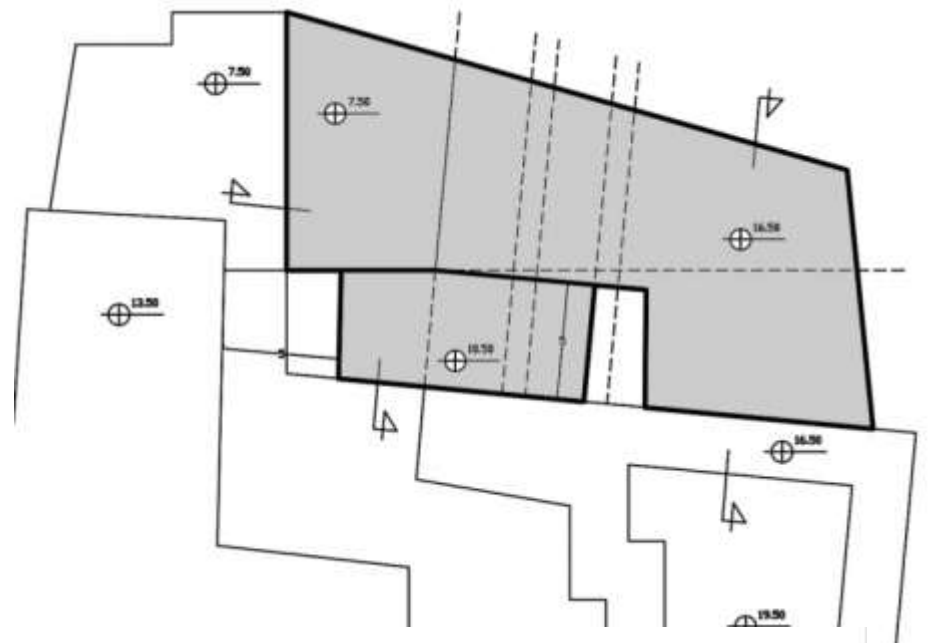

Viale di Santa Rufina

Section 1

Section 2

Month	Jan	Feb	Mar	Apr	May	Jun	Jul	Aug	Sep	Oct	Nov	Dec	Year
Average high °C (°F)	11.9 (53.4)	13.0 (55.4)	15.2 (59.4)	17.7 (63.9)	22.8 (73.0)	26.9 (80.4)	30.3 (86.5)	30.6 (87.1)	26.5 (79.7)	21.4 (70.5)	15.9 (60.6)	12.0 (54.7)	20.4 (68.7)
Daily mean °C (°F)	7.5 (45.5)	8.2 (46.8)	10.2 (50.4)	12.6 (54.7)	17.2 (63.0)	21.1 (70.0)	24.1 (75.4)	24.5 (76.1)	20.8 (69.4)	16.4 (61.5)	11.4 (52.5)	8.4 (47.1)	15.2 (59.4)
Average low °C (°F)	3.1 (37.0)	3.5 (38.3)	5.2 (41.4)	7.5 (45.5)	11.6 (52.9)	15.3 (59.5)	18.0 (64.4)	18.3 (64.9)	15.2 (59.4)	11.3 (52.3)	6.9 (44.4)	4.2 (39.6)	10.0 (50.0)
Precipitation mm (inches)	67 (2.64)	73 (2.87)	58 (2.28)	81 (3.19)	53 (2.09)	34 (1.34)	19 (0.75)	37 (1.46)	73 (2.87)	11 (0.43)	15 (0.59)	81 (3.19)	804 (31.65)
Avg. precipitation days (≥ 1 mm)	7.0	7.6	7.6	9.2	6.2	4.3	2.1	3.3	6.2	8.2	9.7	8.0	79.4
Mean monthly sunshine hours	120.9	132.8	167.4	201.0	263.5	285.0	331.7	297.0	257.0	193.3	129.0	111.6	2,472.0