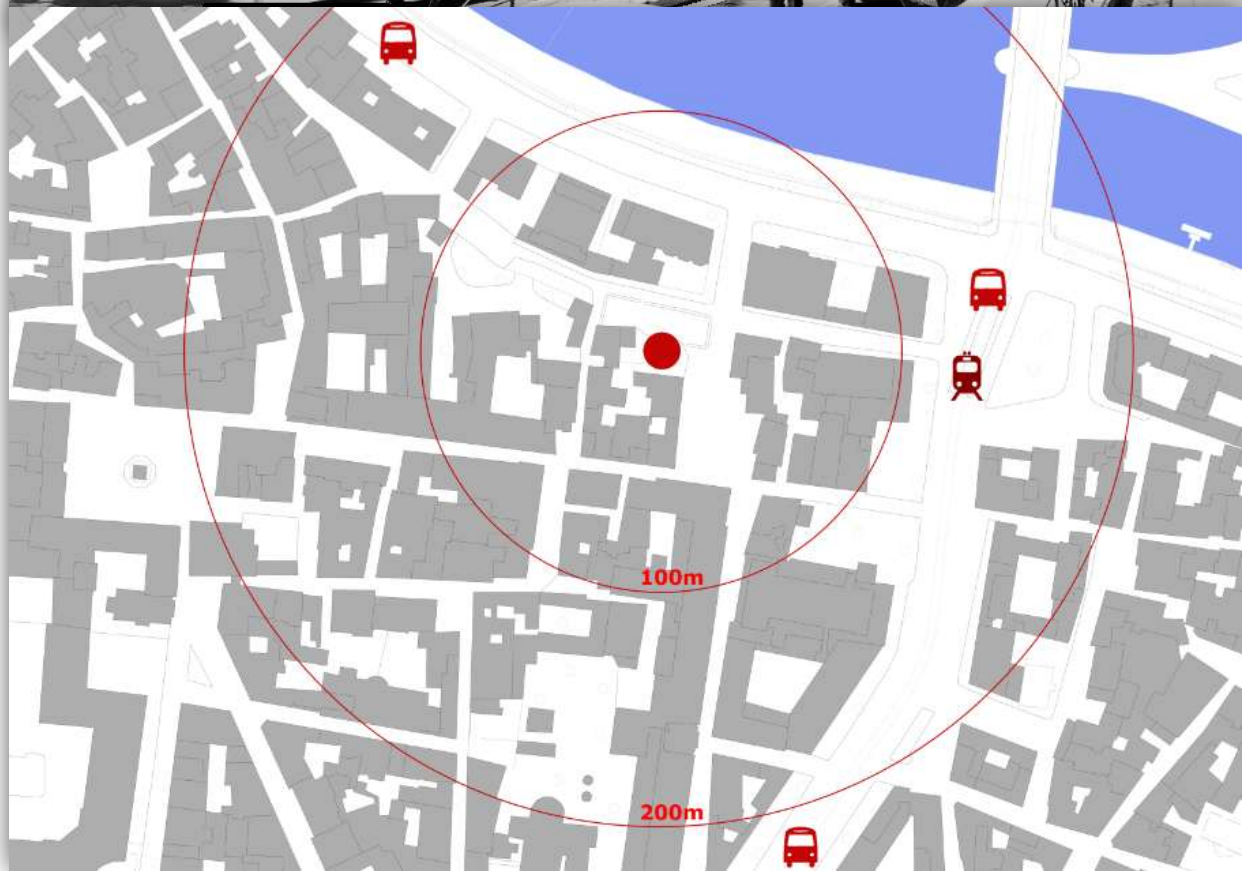

Viale di Santa Rufina