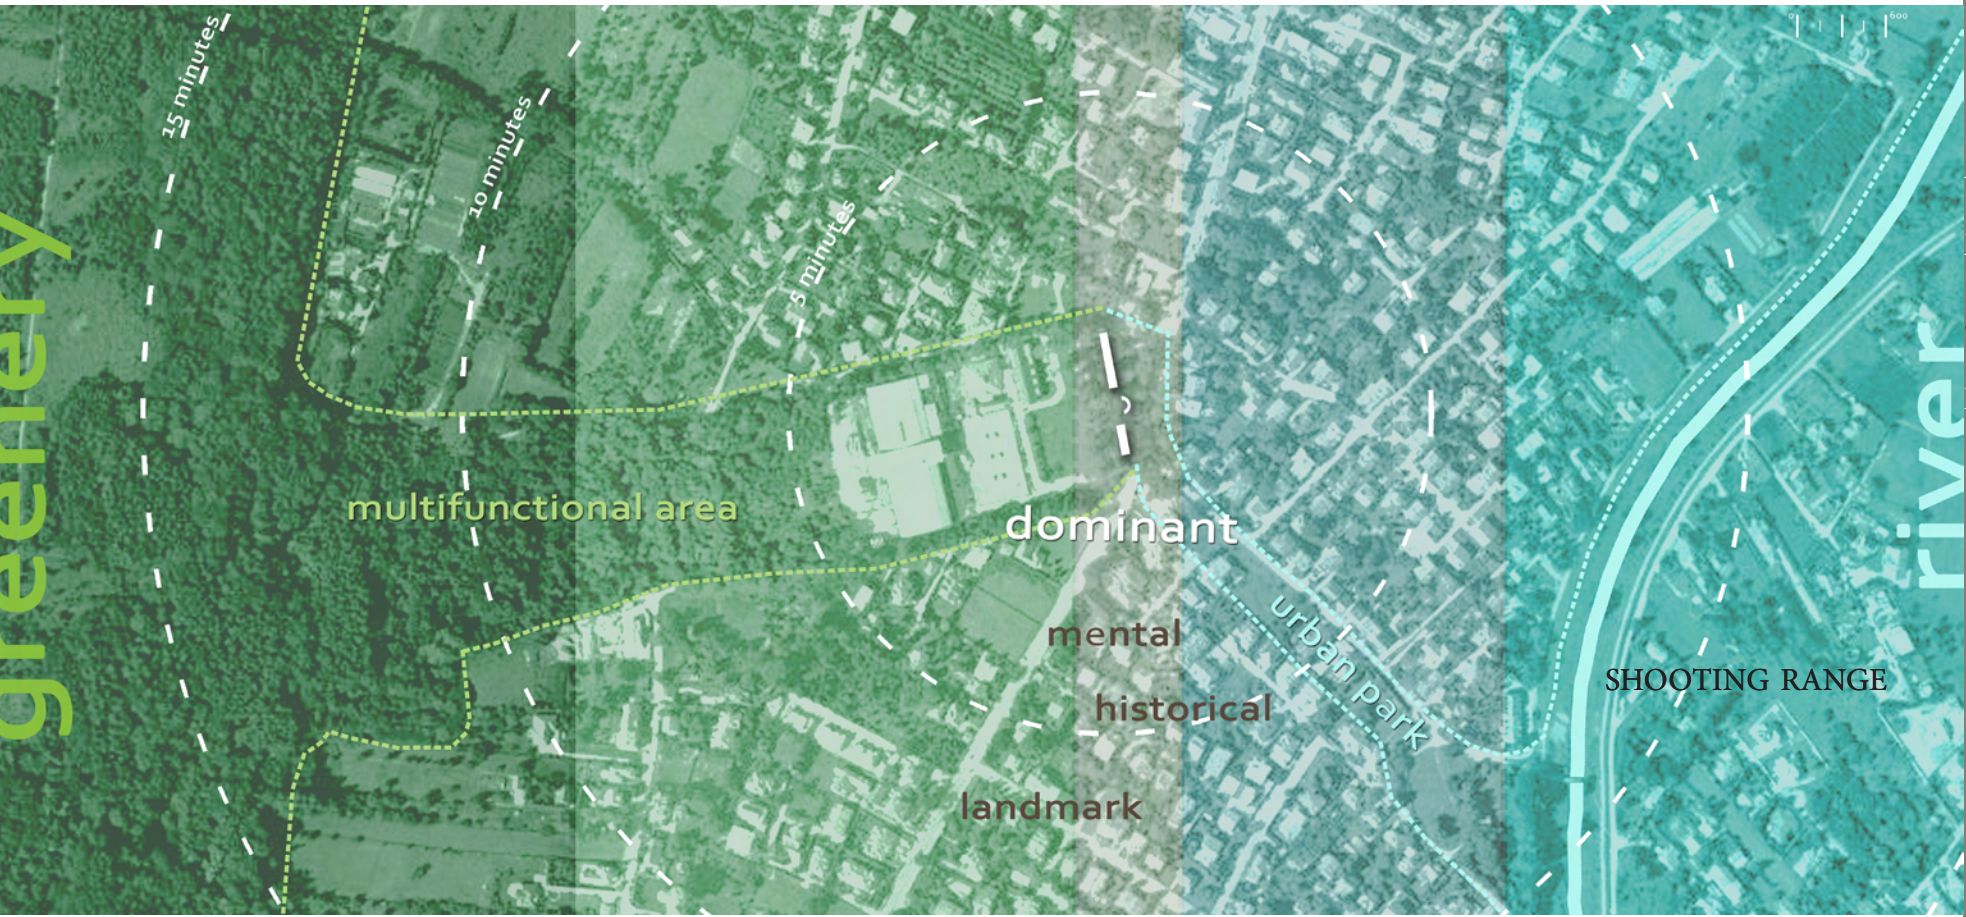

APPROACH  
MASTERPLAN  
SHOOTING RANGE  
DESIGN

QUALITIES CONNECTED BY A GRID

PEDESTRIAN TODAY

A P P R O A C H  
M A S T E R P L A N  
S H O O T I N G R A N G E  
D E S I G N

PEDESTRIAN PROPOSAL

A P P R O A C H  
M A S T E R P L A N  
S H O O T I N G R A N G E  
D E S I G N

greenery

APPROACH  
MASTERPLAN  
SHOOTING RANGE  
DESIGN

A P P R O A C H  
M A S T E R P L A N  
S H O O T I N G R A N G E  
D E S I G N

4 LAYERS

4 QUALITIES

greenery

APPROACH  
MASTERPLAN  
SHOOTING RANGE  
DESIGN