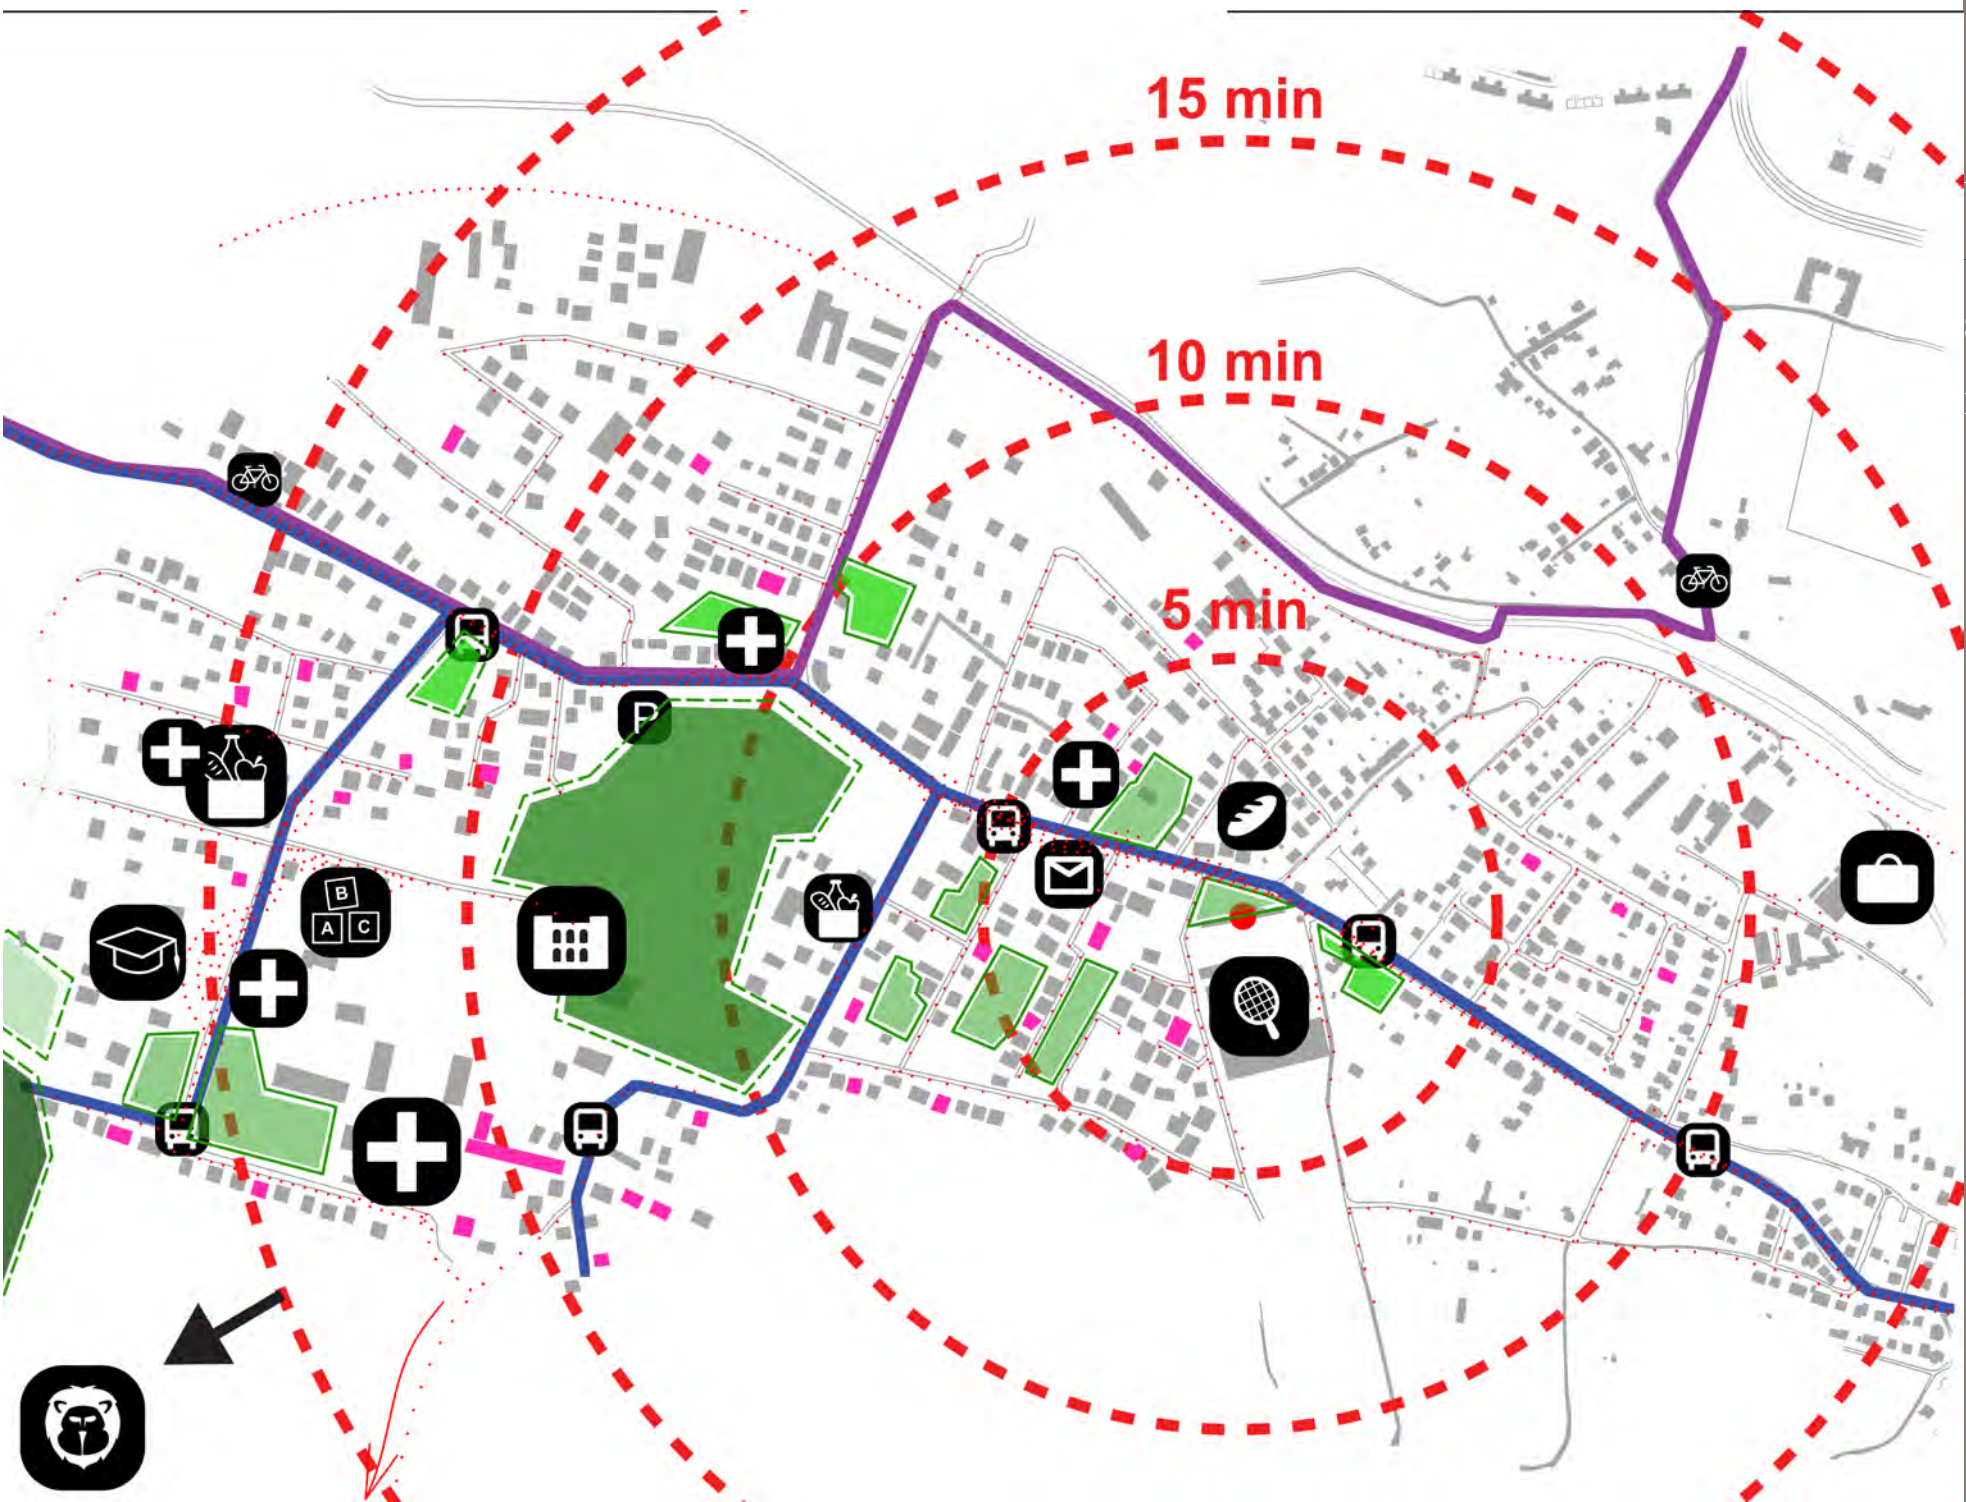

APPROACH  
MASTERPLAN  
SHOOTING RANGE  
DESIGN

QUALITIES CONNECTED BY A GRID

PEDESTRIAN TODAY

A P P R O A C H  
M A S T E R P L A N  
S H O O T I N G R A N G E  
D E S I G N

PEDESTRIAN PROPOSAL

A P P R O A C H  
M A S T E R P L A N  
S H O O T I N G R A N G E  
D E S I G N

greenery

APPROACH  
MASTERPLAN  
SHOOTING RANGE  
DESIGN

A P P R O A C H  
M A S T E R P L A N  
S H O O T I N G R A N G E  
D E S I G N

4 LAYERS

4 QUALITIES

greenery

APPROACH  
MASTERPLAN  
SHOOTING RANGE  
DESIGN