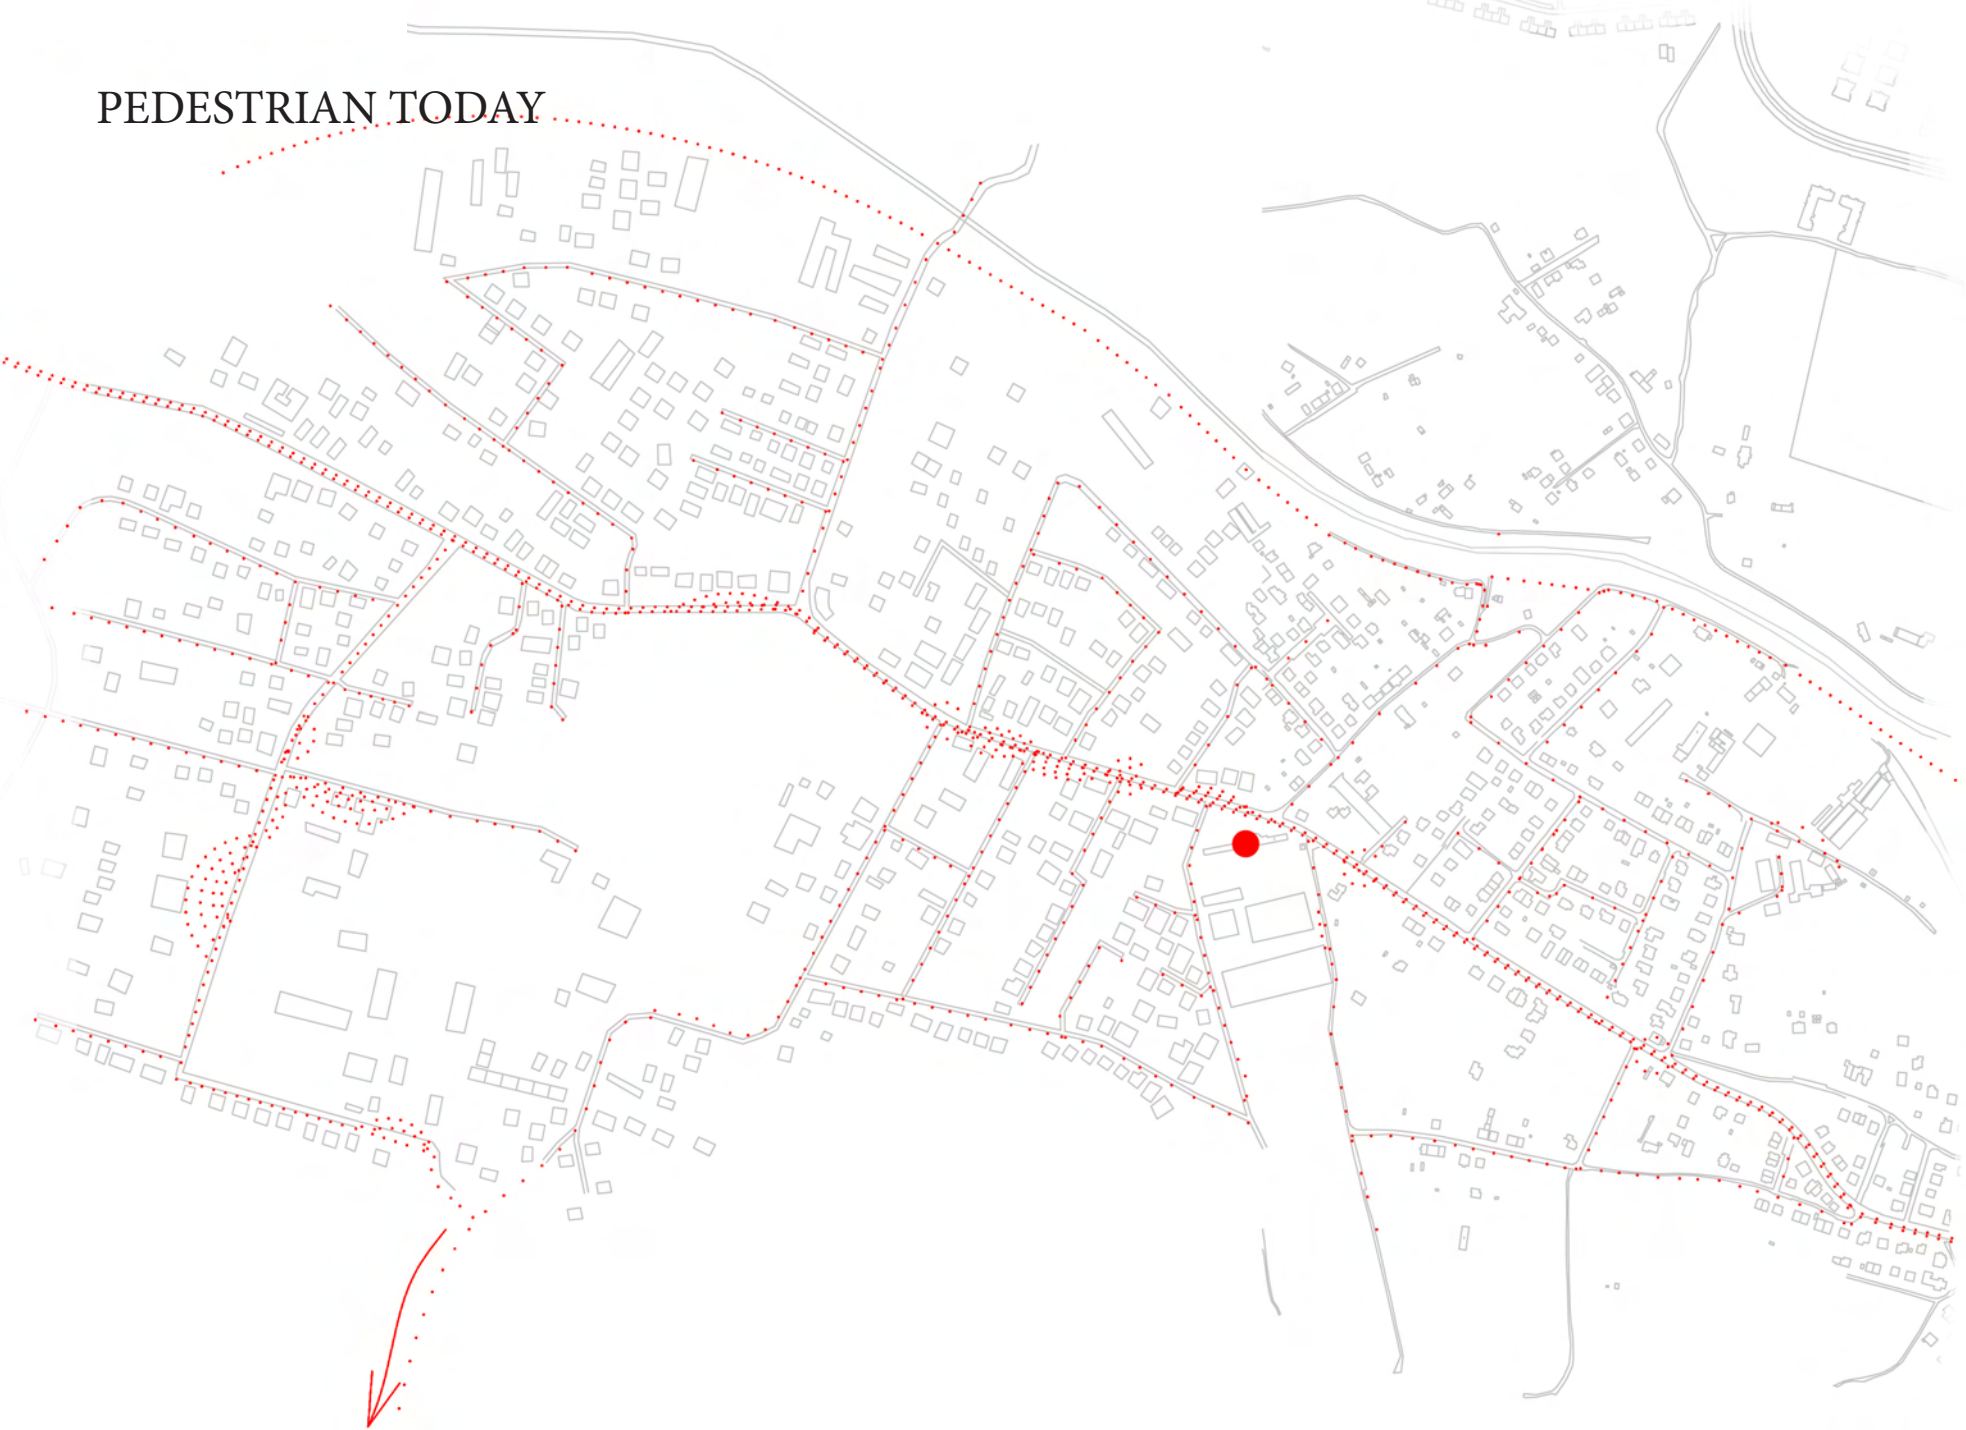

APPROACH  
MASTERPLAN  
SHOOTING RANGE  
DESIGN

QUALITIES CONNECTED BY A GRID

PEDESTRIAN TODAY

A P P R O A C H  
M A S T E R P L A N  
S H O O T I N G R A N G E  
D E S I G N

PEDESTRIAN PROPOSAL

A P P R O A C H  
M A S T E R P L A N  
S H O O T I N G R A N G E  
D E S I G N