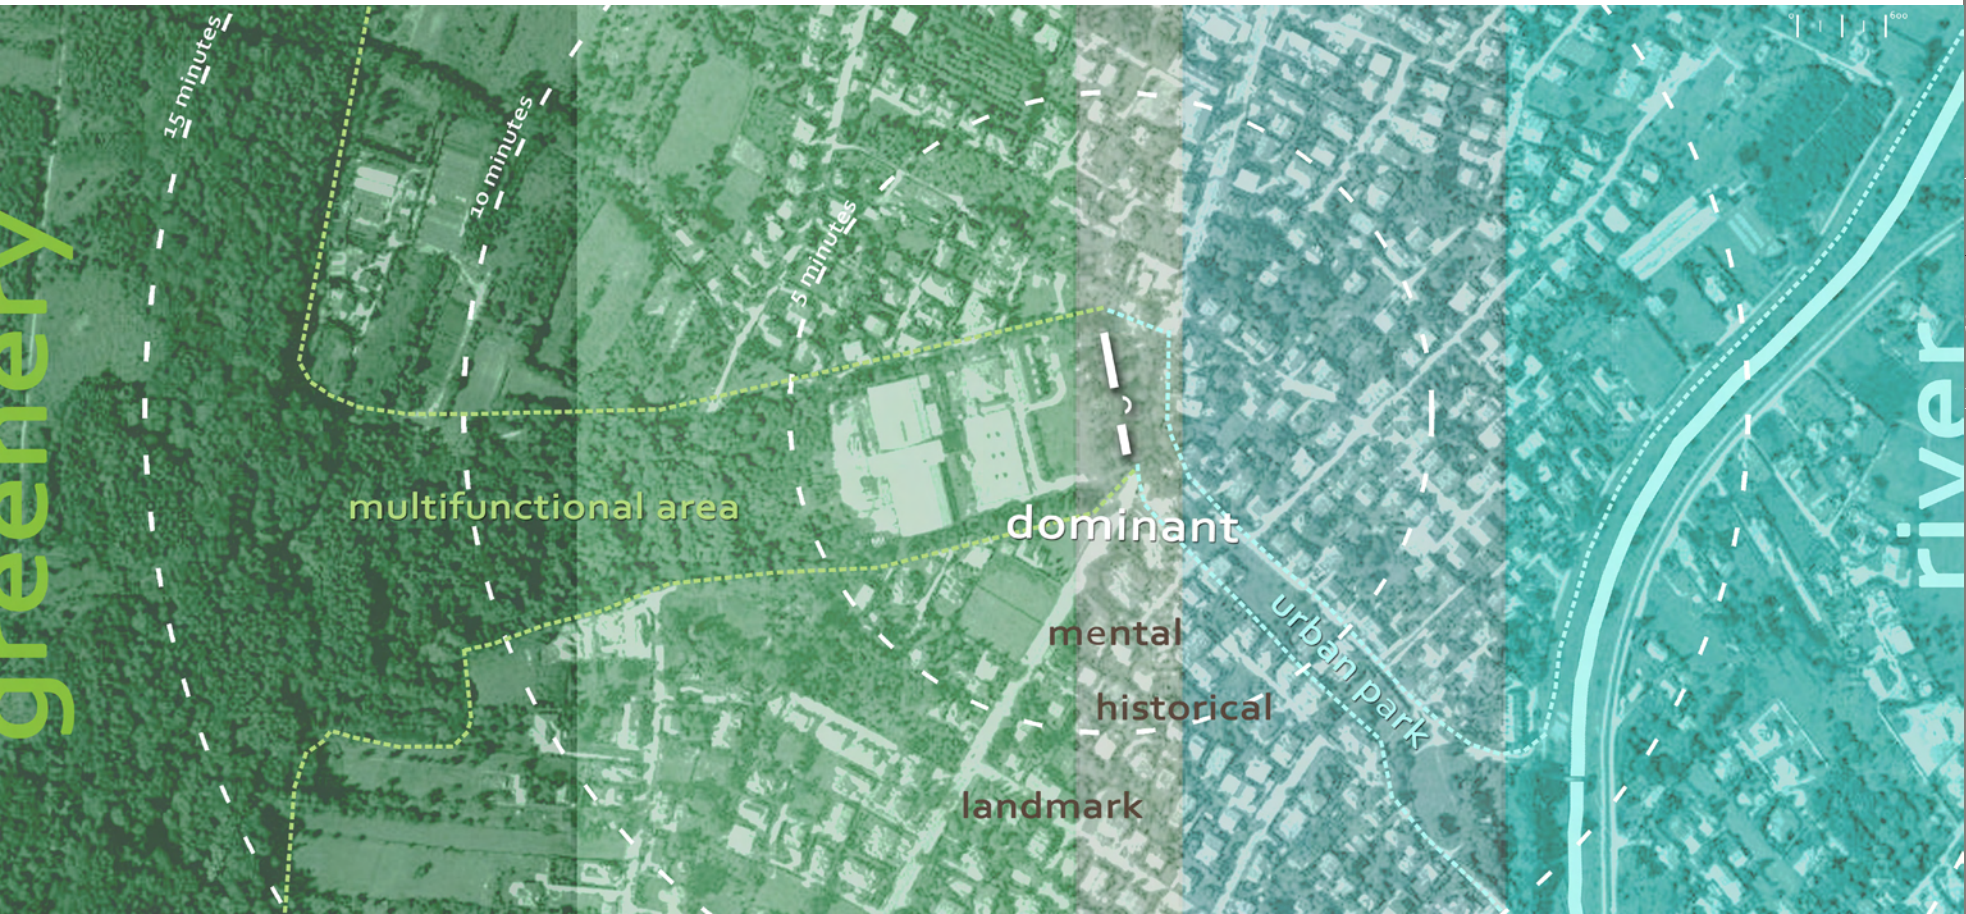

APPROACH  
MASTERPLAN  
SHOOTING RANGE  
DESIGN

QUALITIES CONNECTED BY A GRID

PEDESTRIAN TODAY

A P P R O A C H  
M A S T E R P L A N  
S H O O T I N G R A N G E  
D E S I G N

PEDESTRIAN PROPOSAL

A P P R O A C H  
M A S T E R P L A N  
S H O O T I N G R A N G E  
D E S I G N

greenery

APPROACH  
MASTERPLAN  
SHOOTING RANGE  
DESIGN

A P P R O A C H  
M A S T E R P L A N  
S H O O T I N G R A N G E  
D E S I G N

4 LAYERS

4 QUALITIES

greenery

APPROACH  
MASTERPLAN  
SHOOTING RANGE  
DESIGN