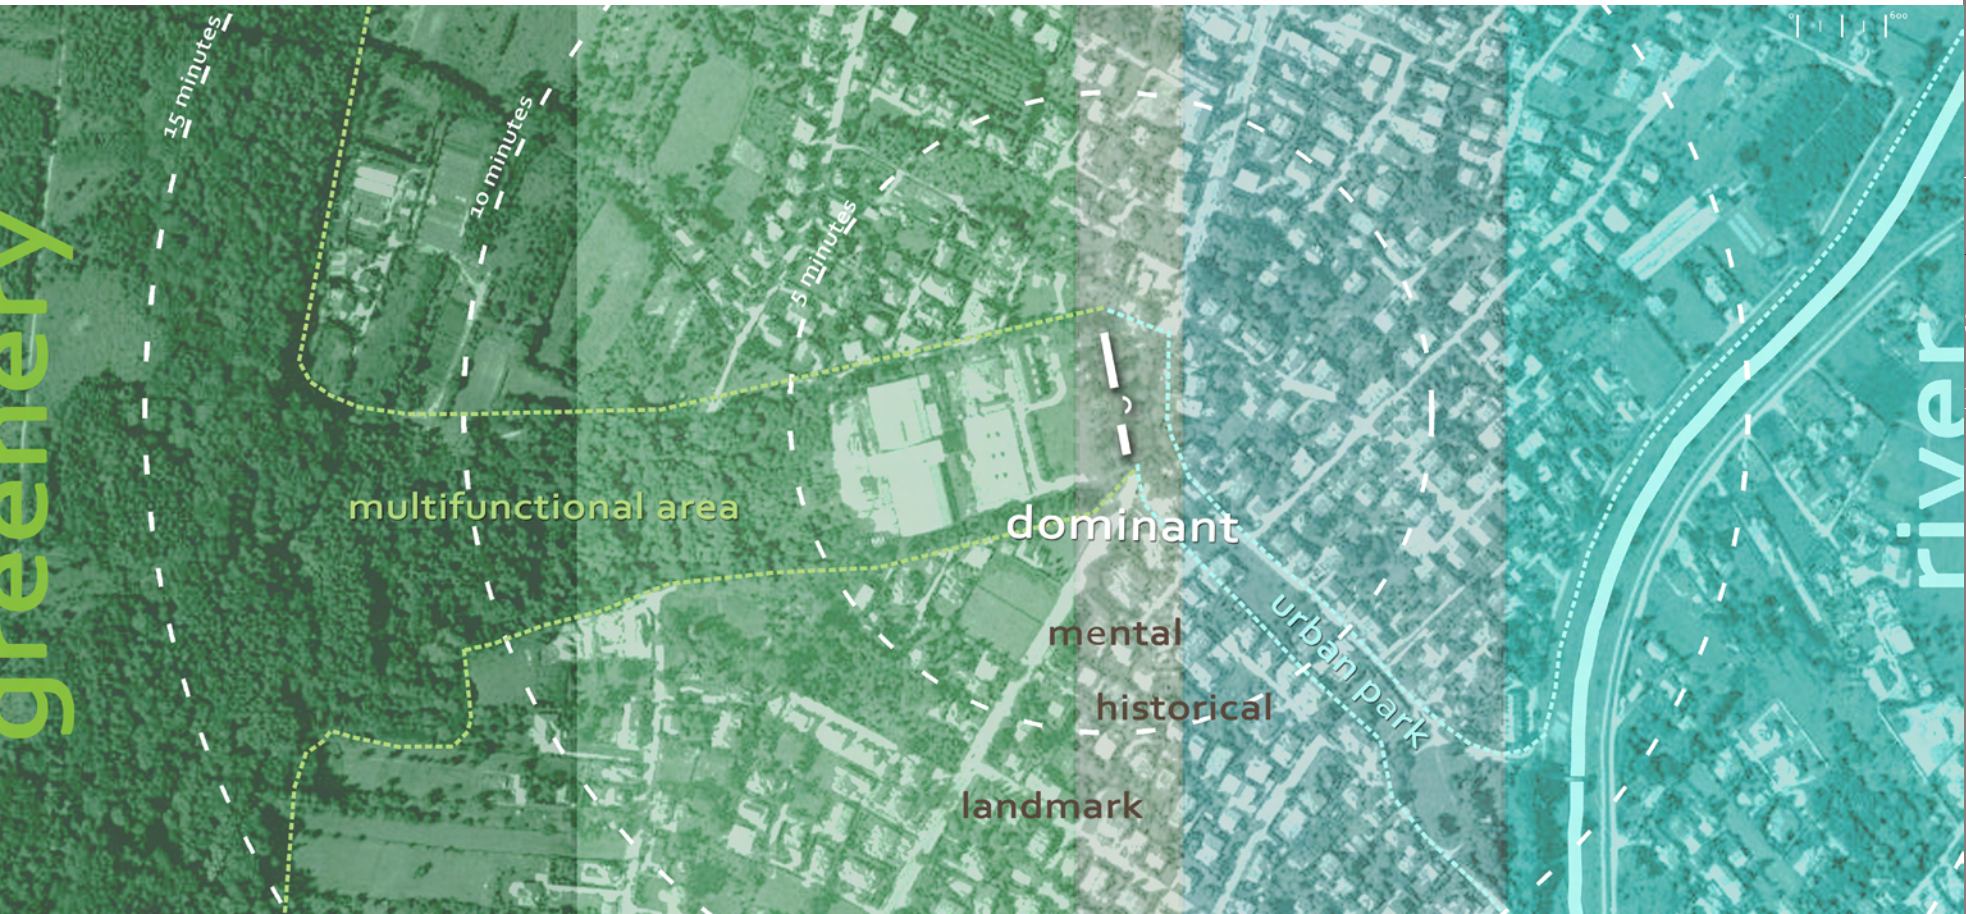

APPROACH  
MASTERPLAN  
SHOOTING RANGE  
DESIGN

QUALITIES CONNECTED BY A GRID

PEDESTRIAN TODAY

A P P R O A C H  
M A S T E R P L A N  
S H O O T I N G R A N G E  
D E S I G N

PEDESTRIAN PROPOSAL

A P P R O A C H  
M A S T E R P L A N  
S H O O T I N G R A N G E  
D E S I G N

greenery

APPROACH  
MASTERPLAN  
SHOOTING RANGE  
DESIGN

A P P R O A C H  
M A S T E R P L A N  
S H O O T I N G R A N G E  
D E S I G N

4 LAYERS

4 QUALITIES

greenery

APPROACH  
MASTERPLAN  
SHOOTING RANGE  
DESIGN